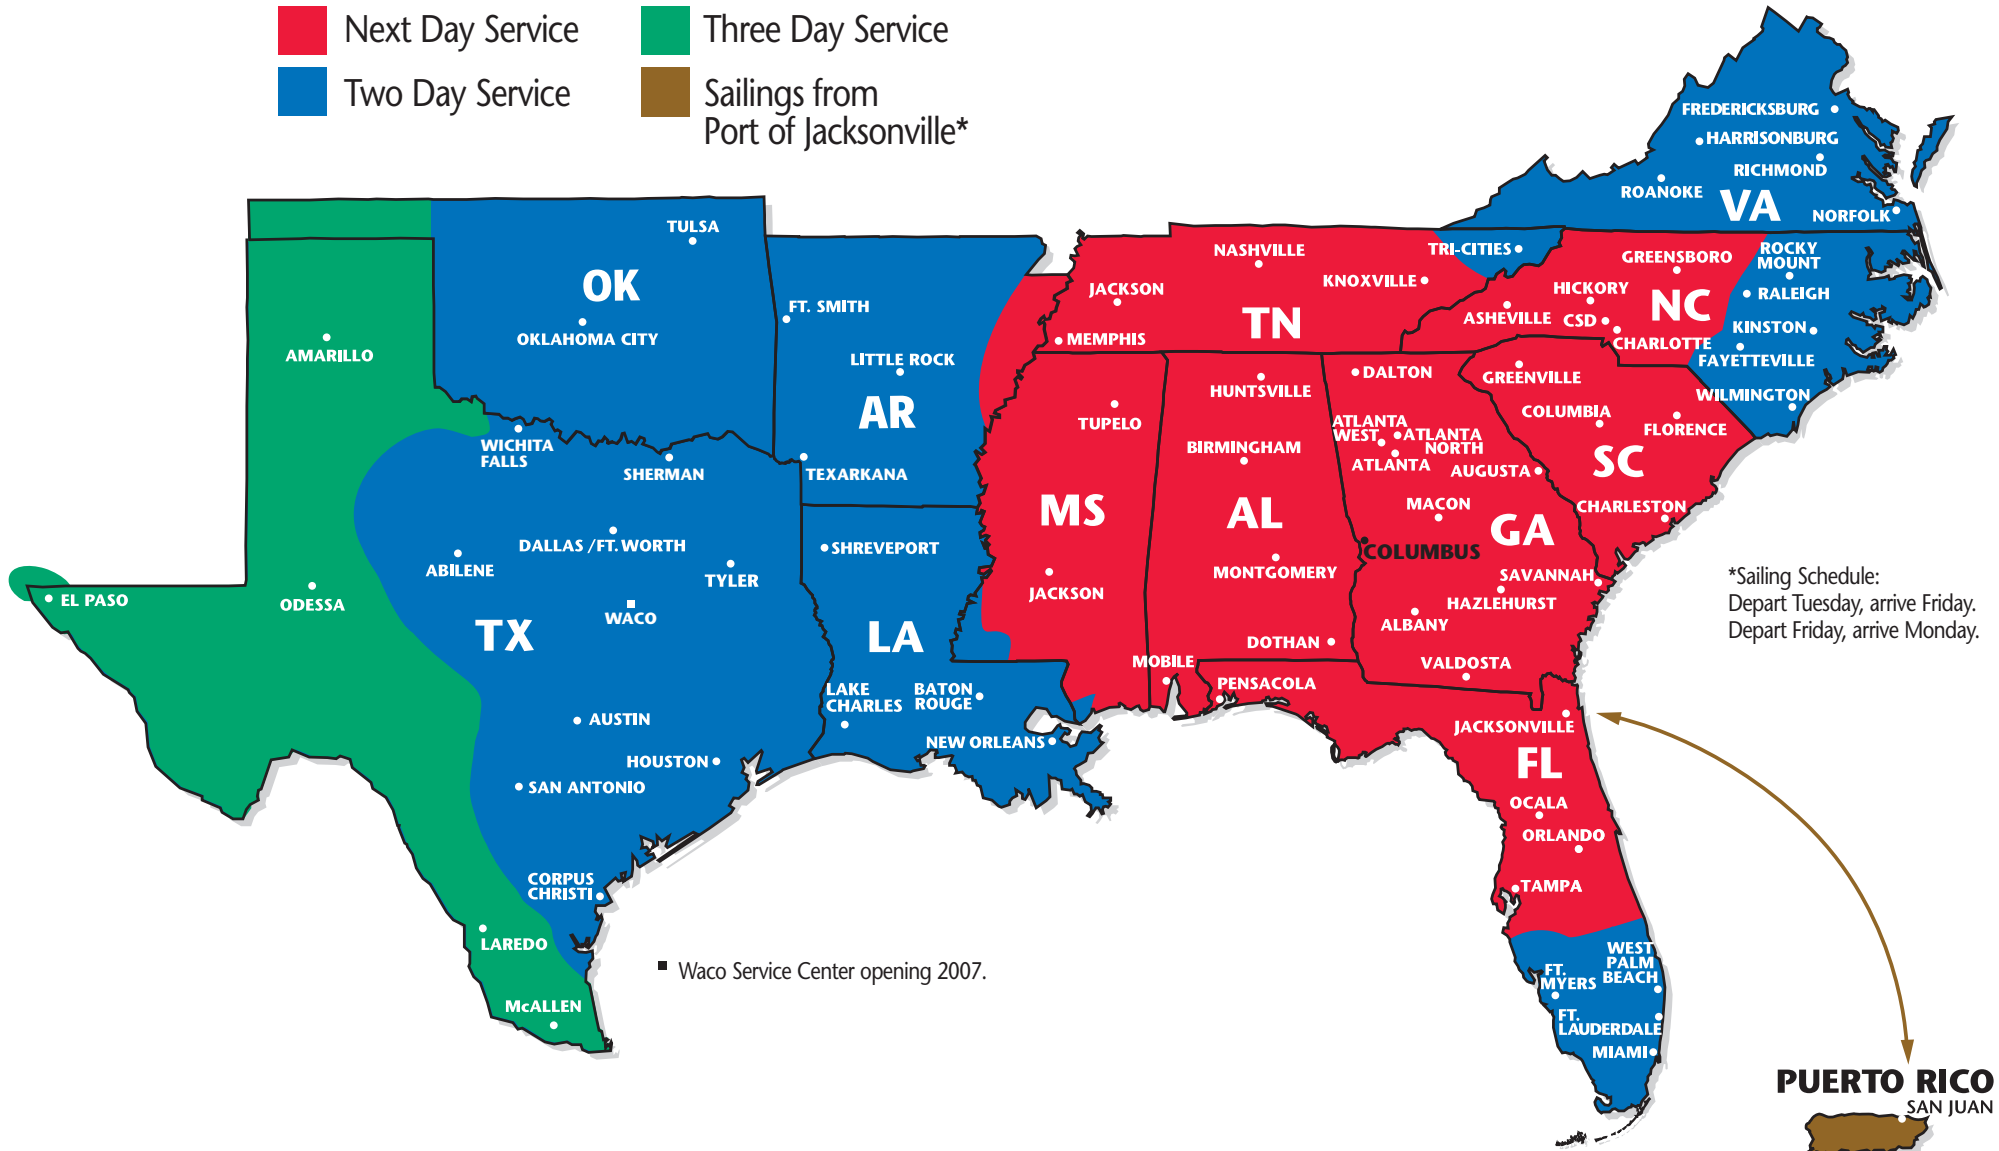

SOUTHEASTERN FREIGHT LINES TRANSIT TIMES

COLUMBUS, GEORGIA

- Next Day Service
- Three Day Service
- Two Day Service
- Sailings from Port of Jacksonville*

SOUTHEASTERN FREIGHT LINES

3200 Williams Road ■ Columbus, GA 31909 ■ 706-327-3476 ■ 800-282-3224 ■ 706-327-2022 FAX

FOR GUARANTEED SERVICES 866-733-5733 ■ www.sefl.com

YOUR GATEWAY TO SERVICE EXCELLENCE

COLUMBUS, GEORGIA

- Next Day Service
- Two Day Service
- Three Day Service
- Four Day Service
- Five Day Service
- Sailings from Port of Jacksonville*

PARTNERS AND REGIONS

- ★ Southeastern Freight Lines
Southeast
- ★ Oak Harbor Freight Lines
CA, ID, NV, OR, WA
- ★ A. Duie Pyle
CT, DE, MA, MD, ME, NH, NJ, NY, PA, RI, VT
- ★ Midwest Motor Express
CO, IA, KS, MN, MT, ND, NE, SD, UT, WY
- ★ Quik X Transportation
Canada
- ★ Honolulu Freight
HI (outbound only);
- ★ Dayton Freight Lines
IL, IN, KY, MI, MN, MO, OH, WI
- ★ Lynden Transport
AK (outbound only)