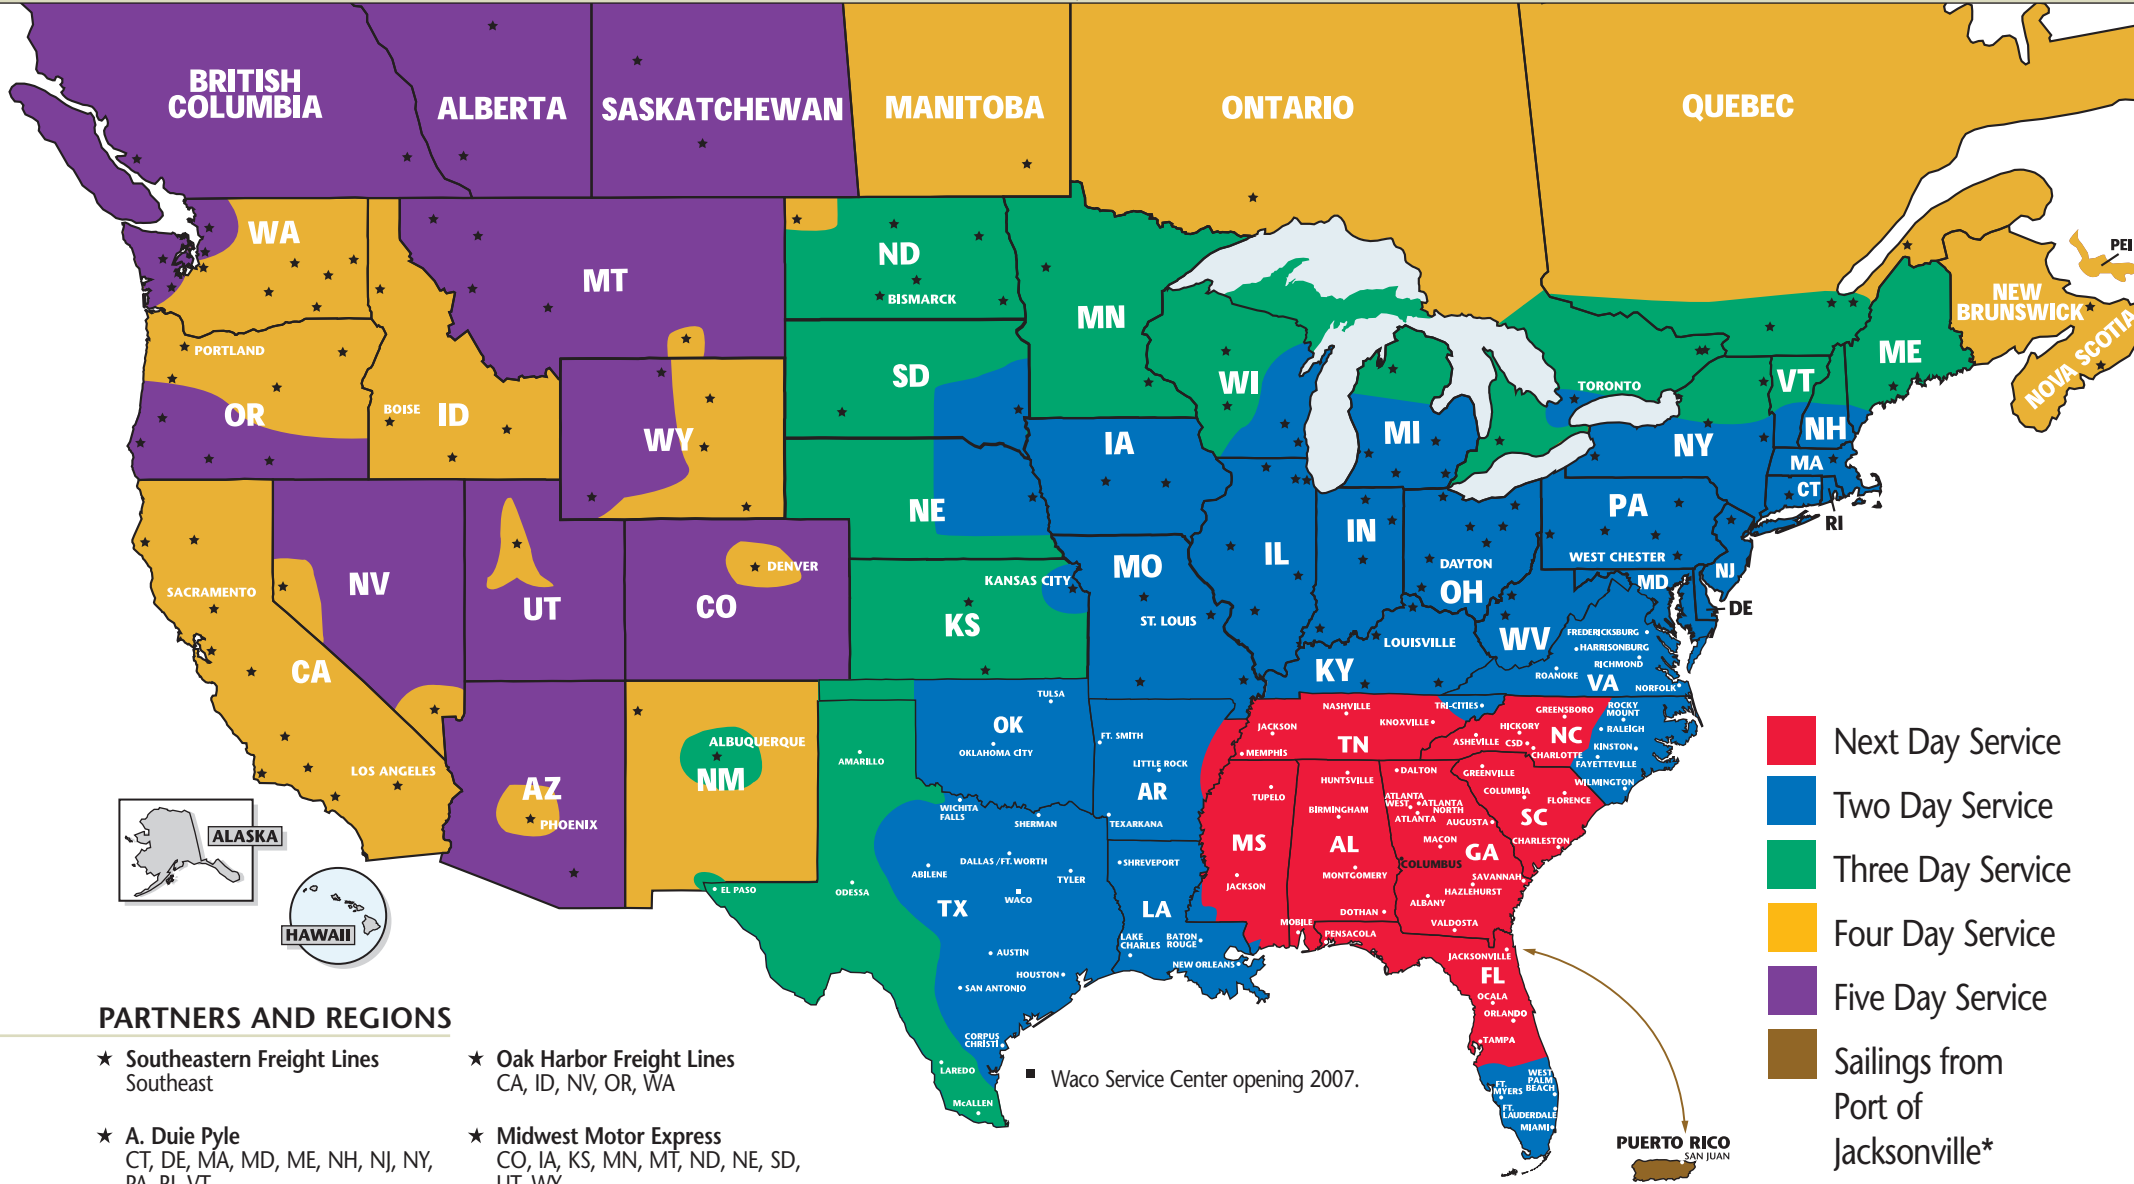

SOUTHEASTERN FREIGHT LINES TRANSIT TIMES

COLUMBUS, GEORGIA

- Next Day Service
- Three Day Service
- Two Day Service
- Sailings from Port of Jacksonville*

SOUTHEASTERN FREIGHT LINES

3200 Williams Road ■ Columbus, GA 31909 ■ 706-327-3476 ■ 800-282-3224 ■ 706-327-2022 FAX

FOR GUARANTEED SERVICES 866-733-5733 ■ www.sefl.com

YOUR GATEWAY TO SERVICE EXCELLENCE

COLUMBUS, GEORGIA

- Next Day Service
- Two Day Service
- Three Day Service
- Four Day Service
- Five Day Service
- Sailings from Port of Jacksonville*

PARTNERS AND REGIONS

- ★ Southeastern Freight Lines
Southeast
- ★ Oak Harbor Freight Lines
CA, ID, NV, OR, WA
- ★ A. Duie Pyle
CT, DE, MA, MD, ME, NH, NJ, NY, PA, RI, VT
- ★ Midwest Motor Express
CO, IA, KS, MN, MT, ND, NE, SD, UT, WY
- ★ Quik X Transportation
Canada
- ★ Honolulu Freight
HI (outbound only);
- ★ Dayton Freight Lines
IL, IN, KY, MI, MN, MO, OH, WI
- ★ Lynden Transport
AK (outbound only)