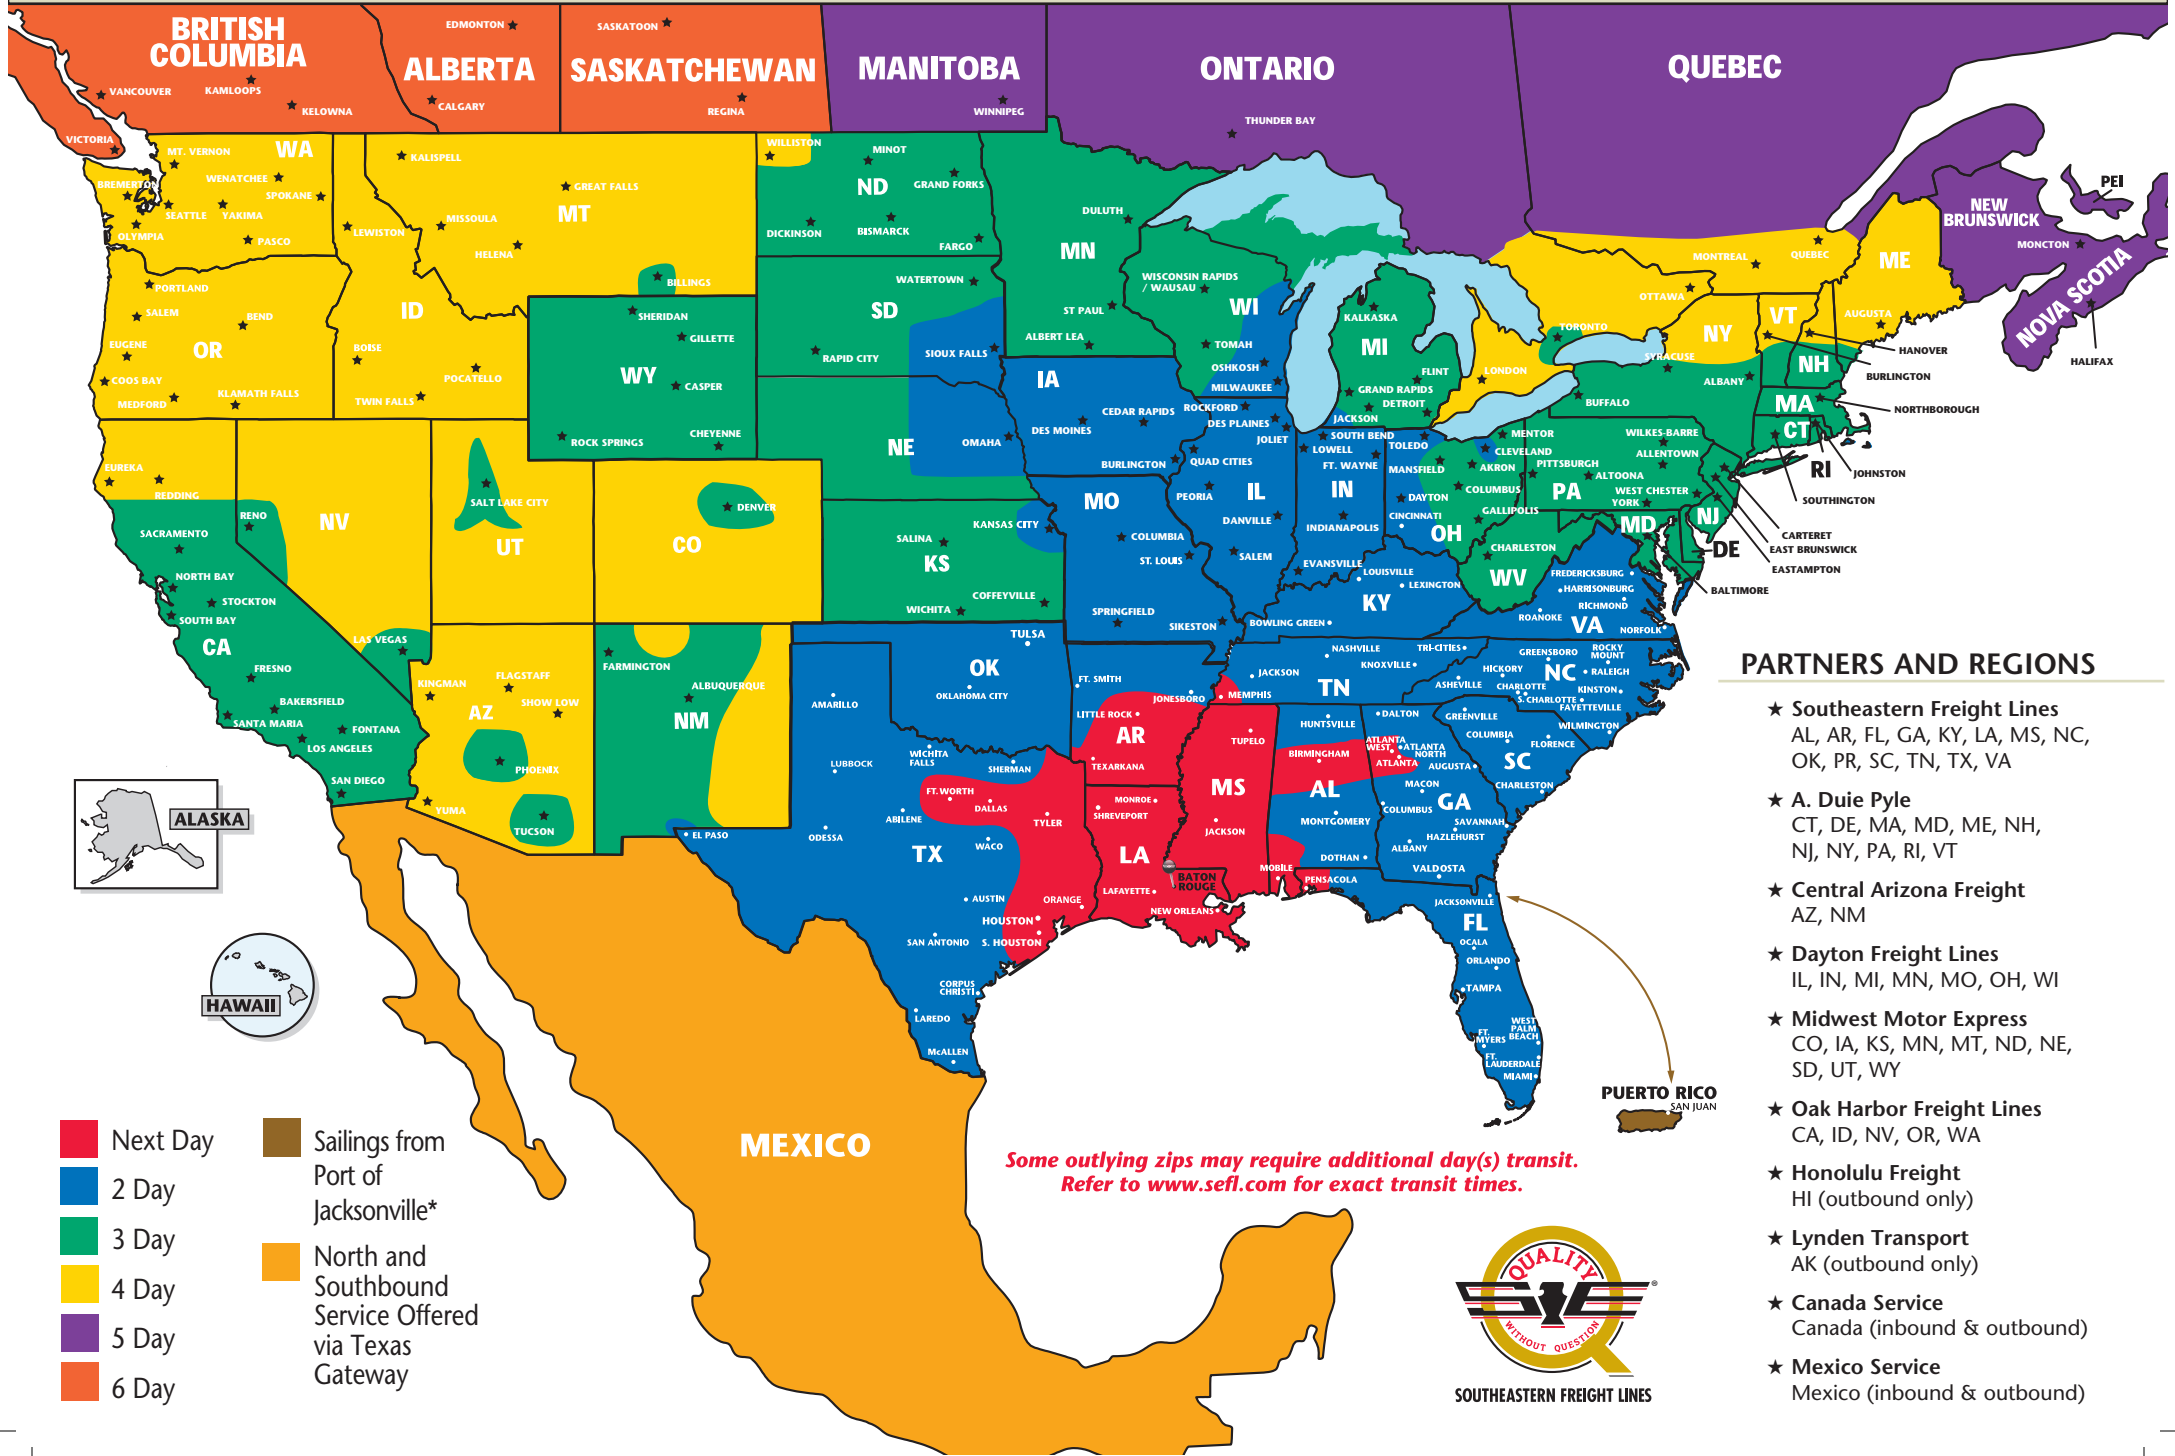

The Most Dependable North American Coverage

BATON ROUGE, LOUISIANA

PARTNERS AND REGIONS

- ★ **Southeastern Freight Lines**
AL, AR, FL, GA, KY, LA, MS, NC, OK, PR, SC, TN, TX, VA
- ★ **A. Duie Pyle**
CT, DE, MA, MD, ME, NH, NJ, NY, PA, RI, VT
- ★ **Central Arizona Freight**
AZ, NM
- ★ **Dayton Freight Lines**
IL, IN, MI, MN, MO, OH, WI
- ★ **Midwest Motor Express**
CO, IA, KS, MN, MT, ND, NE, SD, UT, WY
- ★ **Oak Harbor Freight Lines**
CA, ID, NV, OR, WA
- ★ **Honolulu Freight**
HI (outbound only)
- ★ **Lynden Transport**
AK (outbound only)
- ★ **Canada Service**
Canada (inbound & outbound)
- ★ **Mexico Service**
Mexico (inbound & outbound)

SOUTHEASTERN FREIGHT LINES TRANSIT TIMES

BATON ROUGE, LOUISIANA

- Next Day
- 3 Day
- 2 Day
- Sailings from Port of Jacksonville*

*Sailing Schedule:
Visit www.sefl.com for current
Puerto Rico Sailing Schedule

SOUTHEASTERN FREIGHT LINES

2700 Highway 1 N ■ Baton Rouge, LA 70767 ■ 225-346-5227 ■ 800-308-7335 ■ 225-383-4769 FAX
FOR GUARANTEED SERVICES 866-733-5733 ■ www.sefl.com

Some outlying zips may require additional day(s) transit. Refer to www.sefl.com for exact transit times.