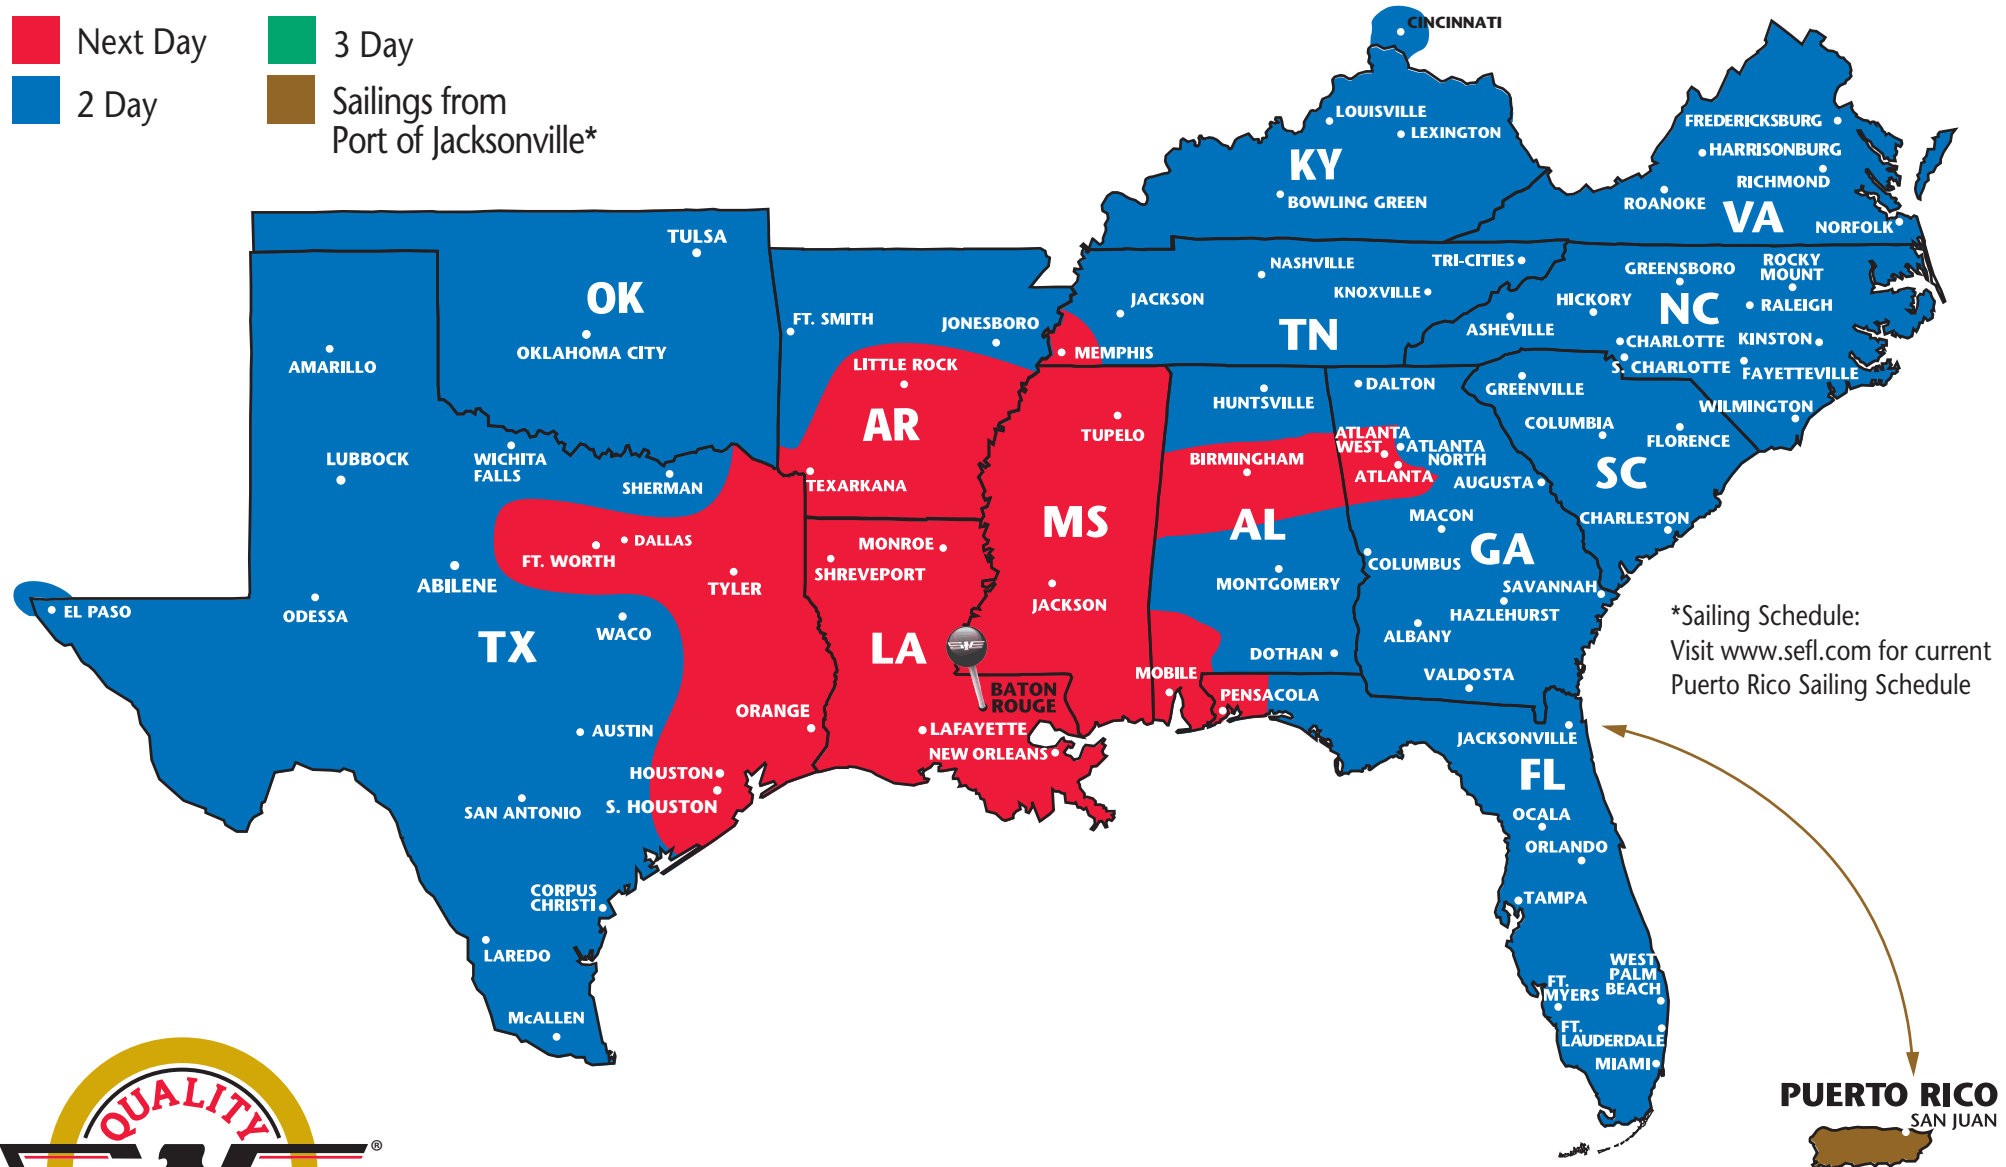

The Most Dependable North American Coverage

BATON ROUGE, LOUISIANA

PARTNERS AND REGIONS

- ★ **Southeastern Freight Lines**
AL, AR, FL, GA, KY, LA, MS, NC, OK, PR, SC, TN, TX, VA
- ★ **A. Duie Pyle**
CT, DE, MA, MD, ME, NH, NJ, NY, PA, RI, VT
- ★ **Central Arizona Freight**
AZ, NM
- ★ **Dayton Freight Lines**
IL, IN, MI, MN, MO, OH, WI
- ★ **Midwest Motor Express**
CO, IA, KS, MN, MT, ND, NE, SD, UT, WY
- ★ **Oak Harbor Freight Lines**
CA, ID, NV, OR, WA
- ★ **Honolulu Freight**
HI (outbound only)
- ★ **Lynden Transport**
AK (outbound only)
- ★ **Canada Service**
Canada (inbound & outbound)
- ★ **Mexico Service**
Mexico (inbound & outbound)

SOUTHEASTERN FREIGHT LINES TRANSIT TIMES

BATON ROUGE, LOUISIANA

- Next Day
- 3 Day
- 2 Day
- Sailings from Port of Jacksonville*

*Sailing Schedule:
Visit www.sefl.com for current
Puerto Rico Sailing Schedule

SOUTHEASTERN FREIGHT LINES

2700 Highway 1 N ■ Baton Rouge, LA 70767 ■ 225-346-5227 ■ 800-308-7335 ■ 225-383-4769 FAX
FOR GUARANTEED SERVICES 866-733-5733 ■ www.sefl.com

Some outlying zips may require additional day(s) transit. Refer to www.sefl.com for exact transit times.