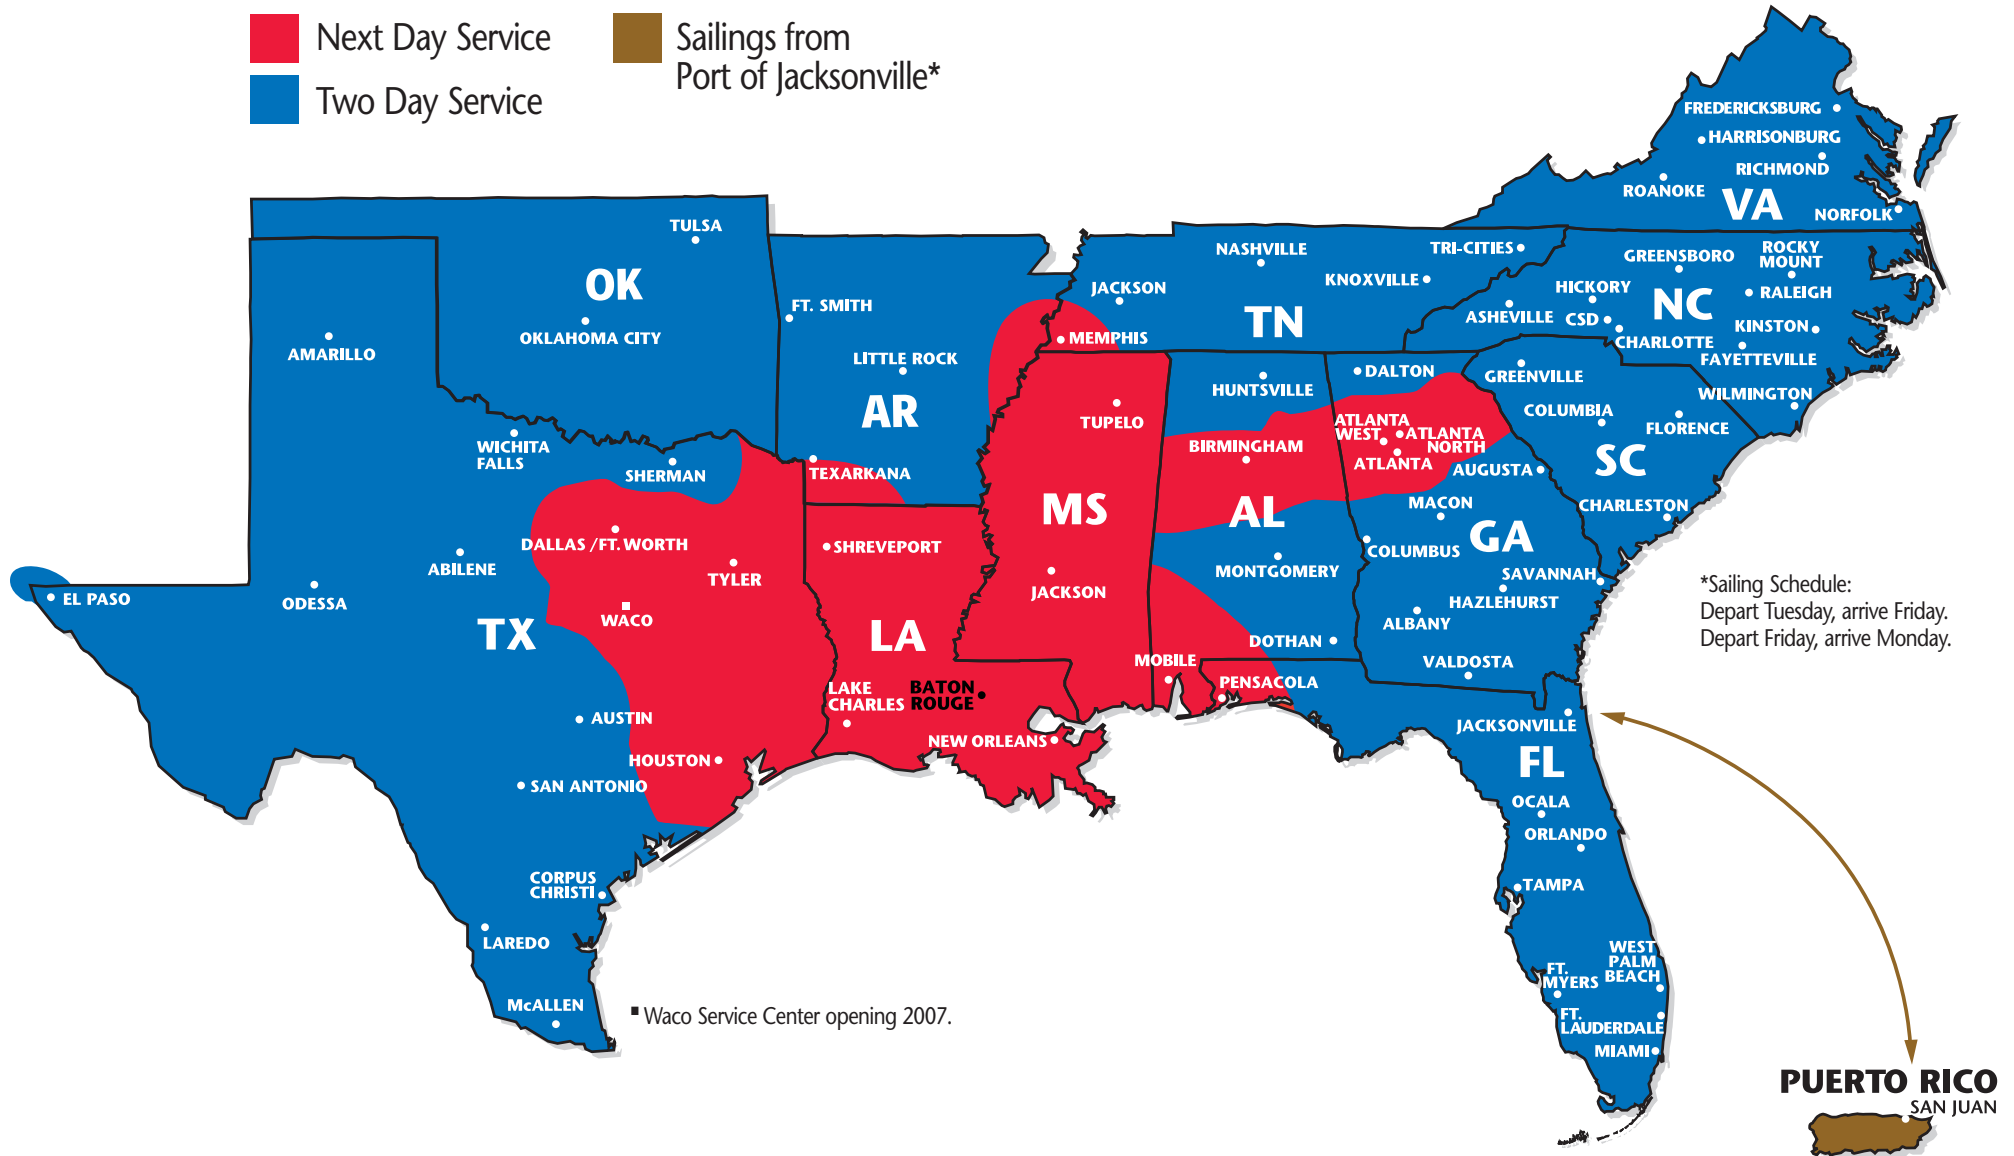

SOUTHEASTERN FREIGHT LINES TRANSIT TIMES

BATON ROUGE, LOUISIANA (Outbound only)

■ Next Day Service
■ Two Day Service

■ Sailings from Port of Jacksonville*

SOUTHEASTERN FREIGHT LINES

2700 Highway 1 North ■ Port Allen, LA 70767 ■ 225-346-5227 ■ 800-308-7335 ■ 225-383-4769 FAX

FOR GUARANTEED SERVICES 866-733-5733 ■ www.sefl.com