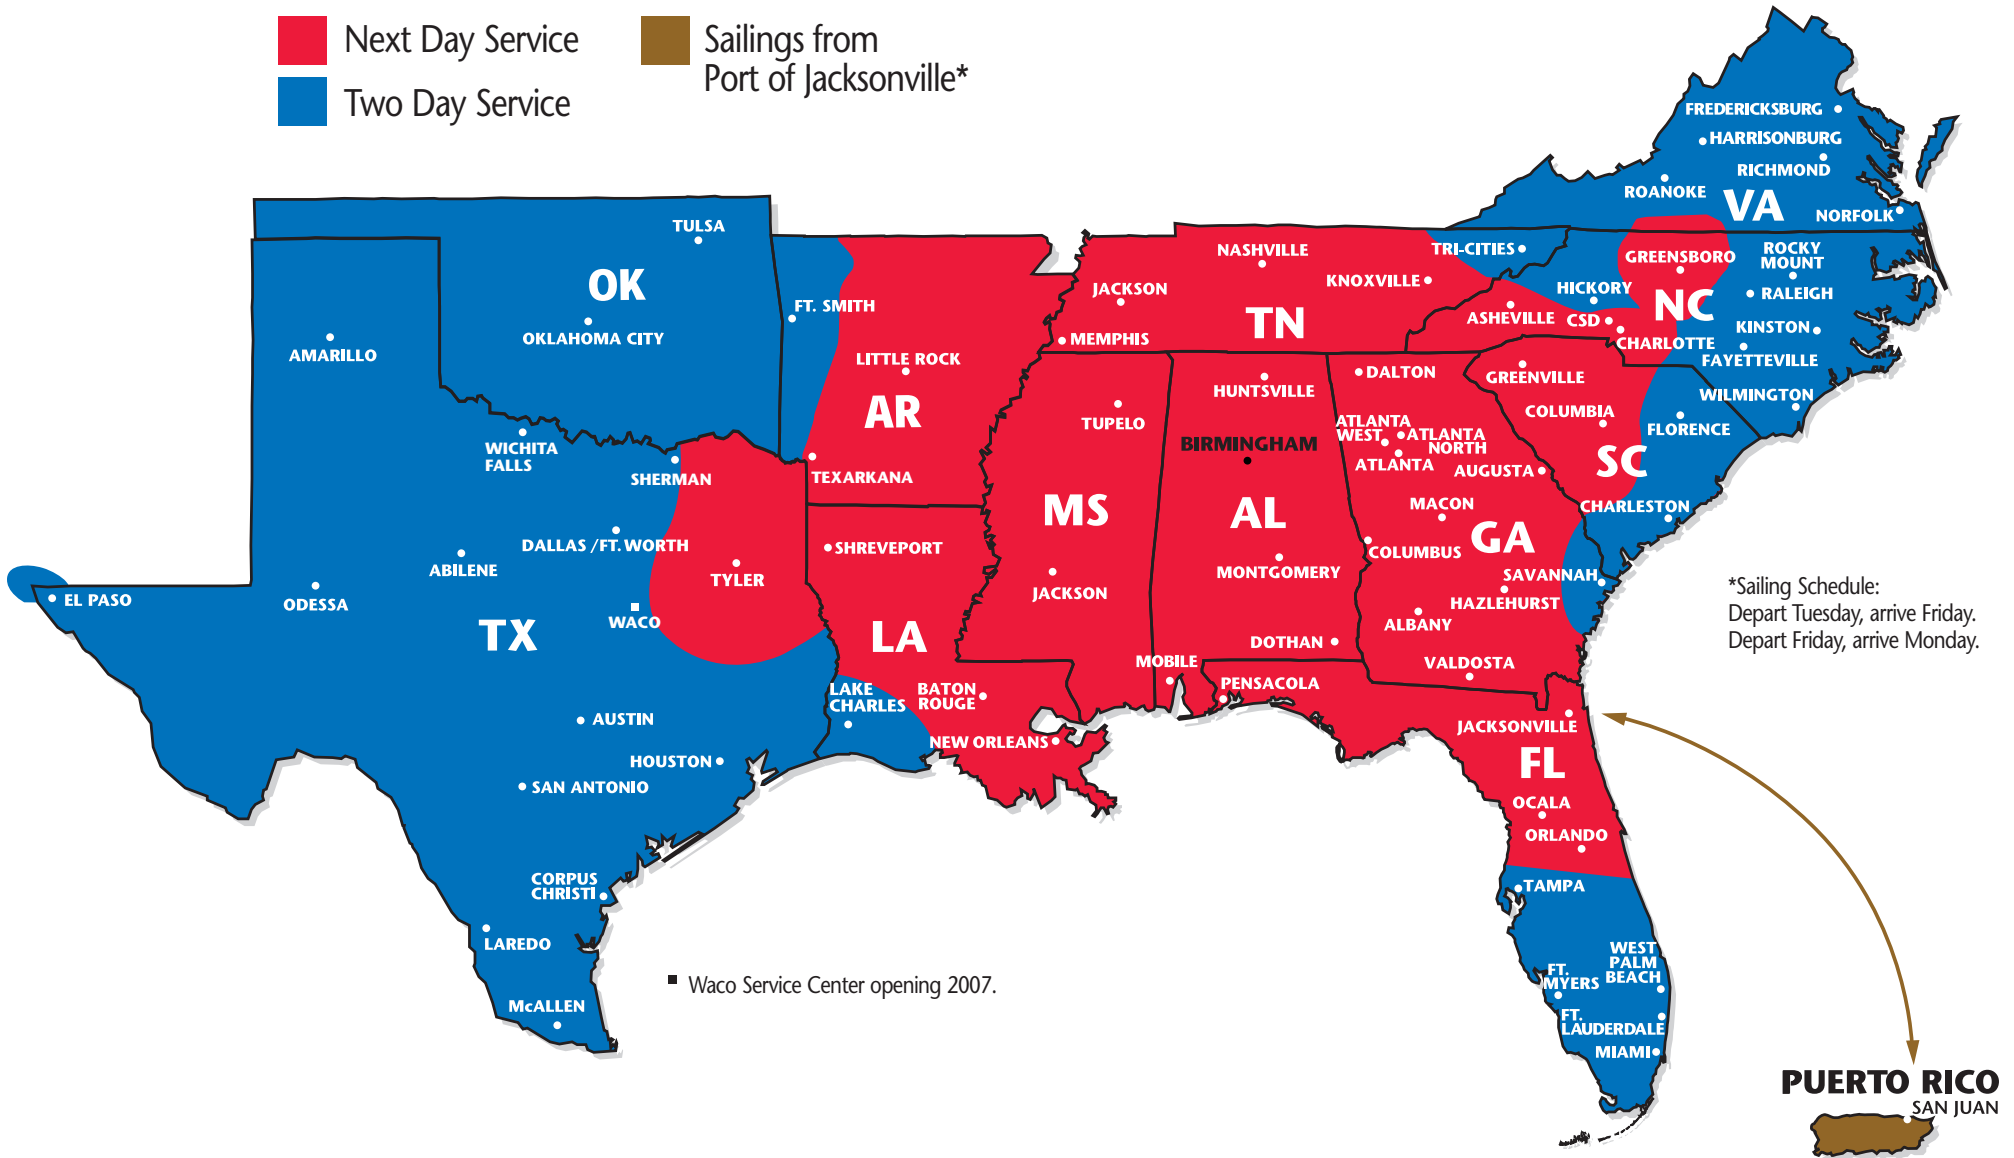

SOUTHEASTERN FREIGHT LINES TRANSIT TIMES

BIRMINGHAM, ALABAMA (Outbound only)

■ Next Day Service
■ Two Day Service

■ Sailings from Port of Jacksonville*

SOUTHEASTERN FREIGHT LINES

2701 Southeastern Circle ■ Birmingham, AL 35215 ■ 205-853-2022 ■ 800-338-7335 ■ 205-853-6855 FAX

FOR GUARANTEED SERVICES 866-733-5733 ■ www.sefl.com

YOUR GATEWAY TO SERVICE EXCELLENCE

BIRMINGHAM, ALABAMA

- Next Day Service
- Two Day Service
- Three Day Service
- Four Day Service
- Five Day Service
- Six Day Service
- Sailings from Port of Jacksonville*

PARTNERS AND REGIONS

- ★ Southeastern Freight Lines
Southeast
- ★ Oak Harbor Freight Lines
CA, ID, NV, OR, WA
- ★ A. Duie Pyle
CT, DE, MA, MD, ME, NH, NJ, NY,
PA, RI, VT
- ★ Midwest Motor Express
CO, IA, KS, MN, MT, ND, NE, SD,
UT, WY
- ★ Quik X Transportation
Canada
- ★ Honolulu Freight
HI (outbound only);
- ★ Dayton Freight Lines
IL, IN, KY, MI, MN, MO,
OH, WI
- ★ Lynden Transport
AK (outbound only)