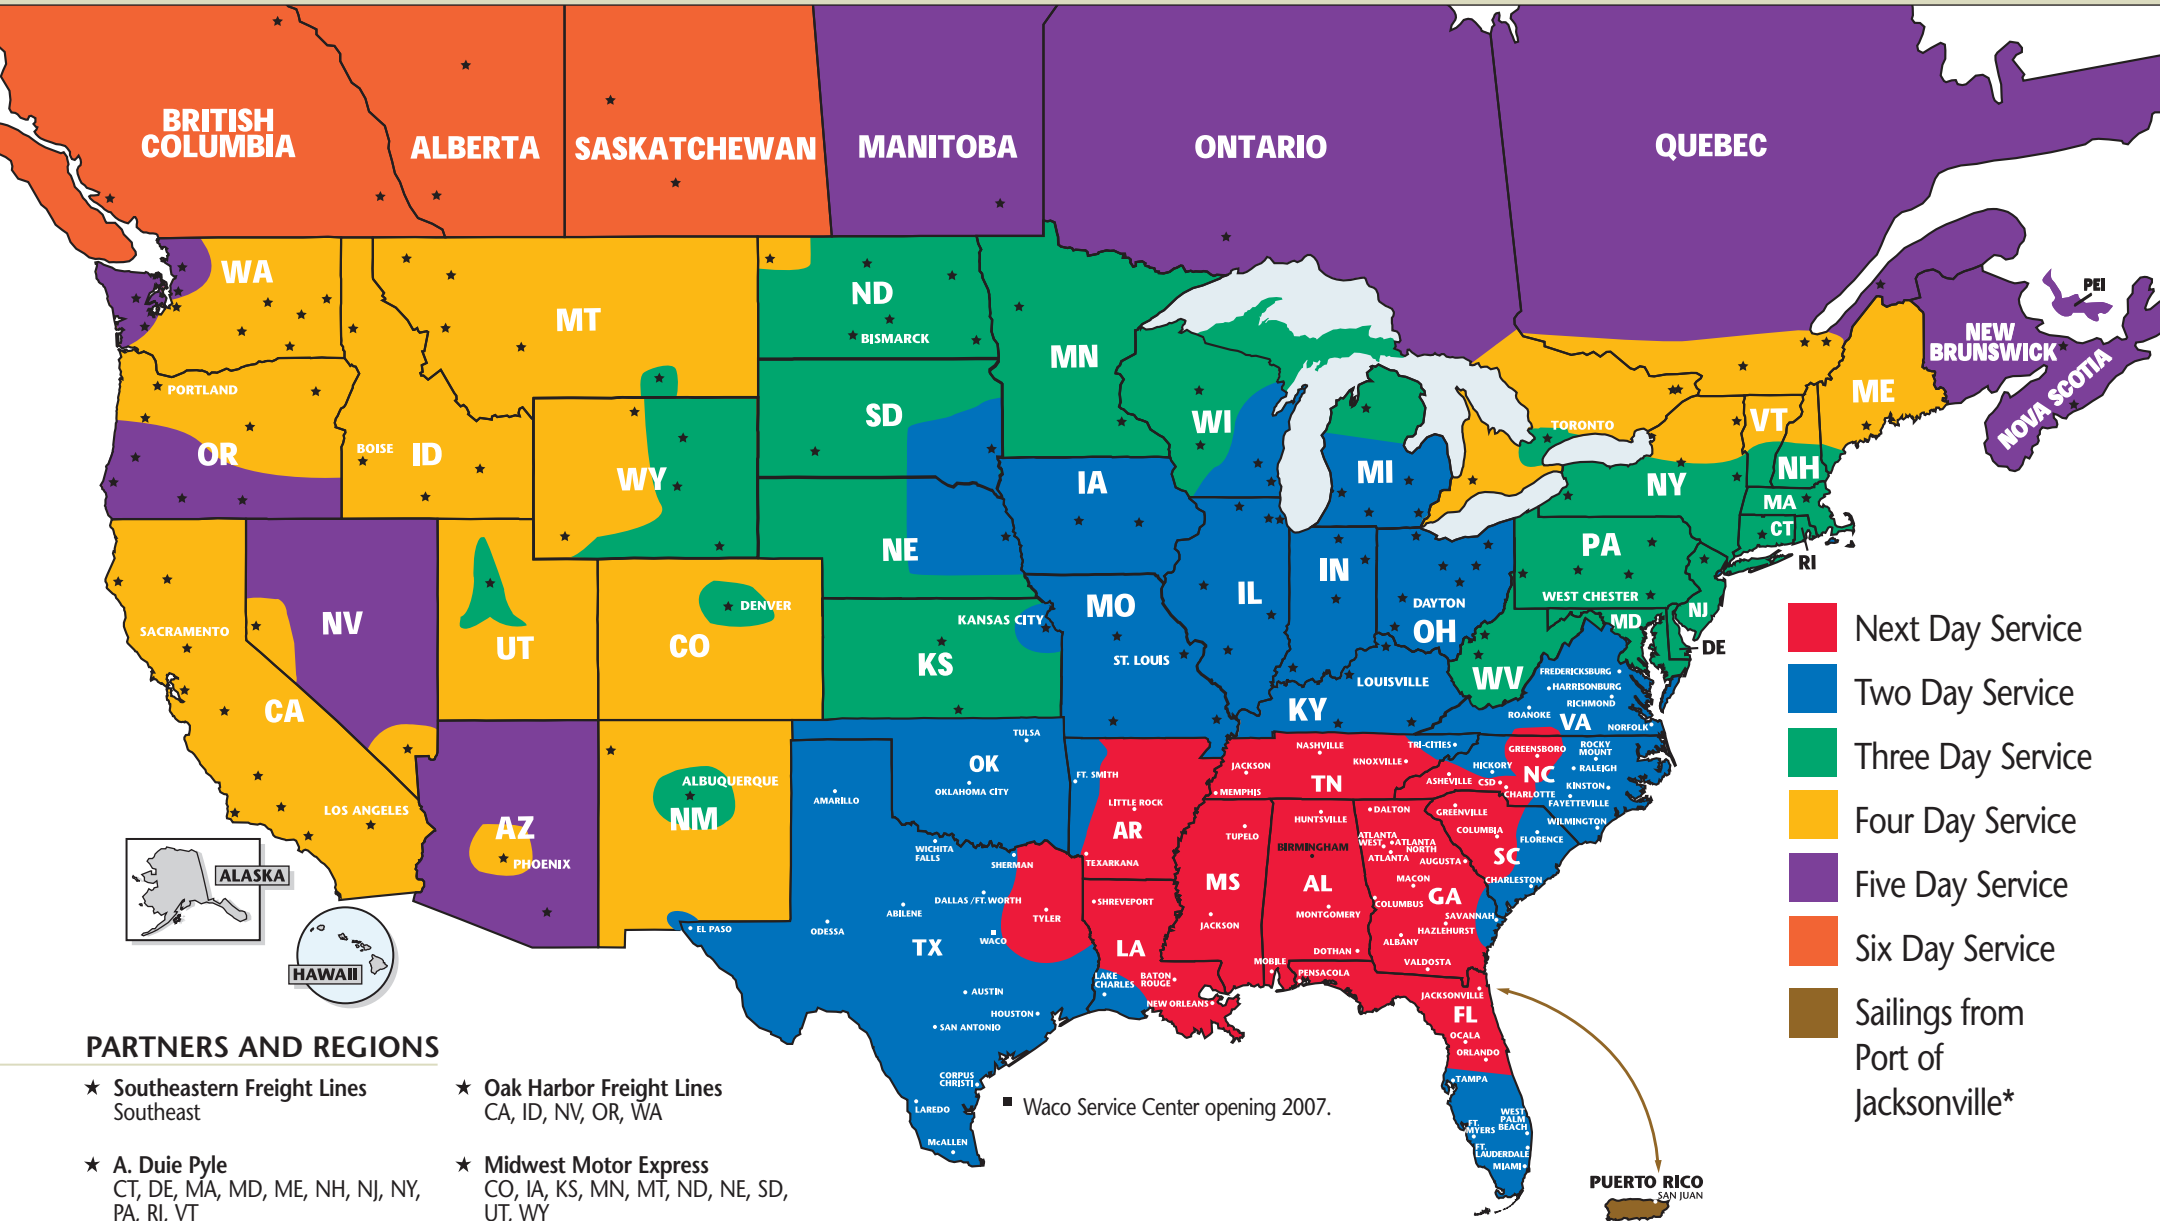

SOUTHEASTERN FREIGHT LINES TRANSIT TIMES

BIRMINGHAM, ALABAMA (Outbound only)

■ Next Day Service
■ Two Day Service

■ Sailings from Port of Jacksonville*

SOUTHEASTERN FREIGHT LINES

2701 Southeastern Circle ■ Birmingham, AL 35215 ■ 205-853-2022 ■ 800-338-7335 ■ 205-853-6855 FAX

FOR GUARANTEED SERVICES 866-733-5733 ■ www.sefl.com

YOUR GATEWAY TO SERVICE EXCELLENCE

BIRMINGHAM, ALABAMA

- Next Day Service
- Two Day Service
- Three Day Service
- Four Day Service
- Five Day Service
- Six Day Service
- Sailings from Port of Jacksonville*

PARTNERS AND REGIONS

- ★ Southeastern Freight Lines
Southeast
- ★ Oak Harbor Freight Lines
CA, ID, NV, OR, WA
- ★ A. Duie Pyle
CT, DE, MA, MD, ME, NH, NJ, NY,
PA, RI, VT
- ★ Midwest Motor Express
CO, IA, KS, MN, MT, ND, NE, SD,
UT, WY
- ★ Quik X Transportation
Canada
- ★ Honolulu Freight
HI (outbound only);
- ★ Dayton Freight Lines
IL, IN, KY, MI, MN, MO,
OH, WI
- ★ Lynden Transport
AK (outbound only)