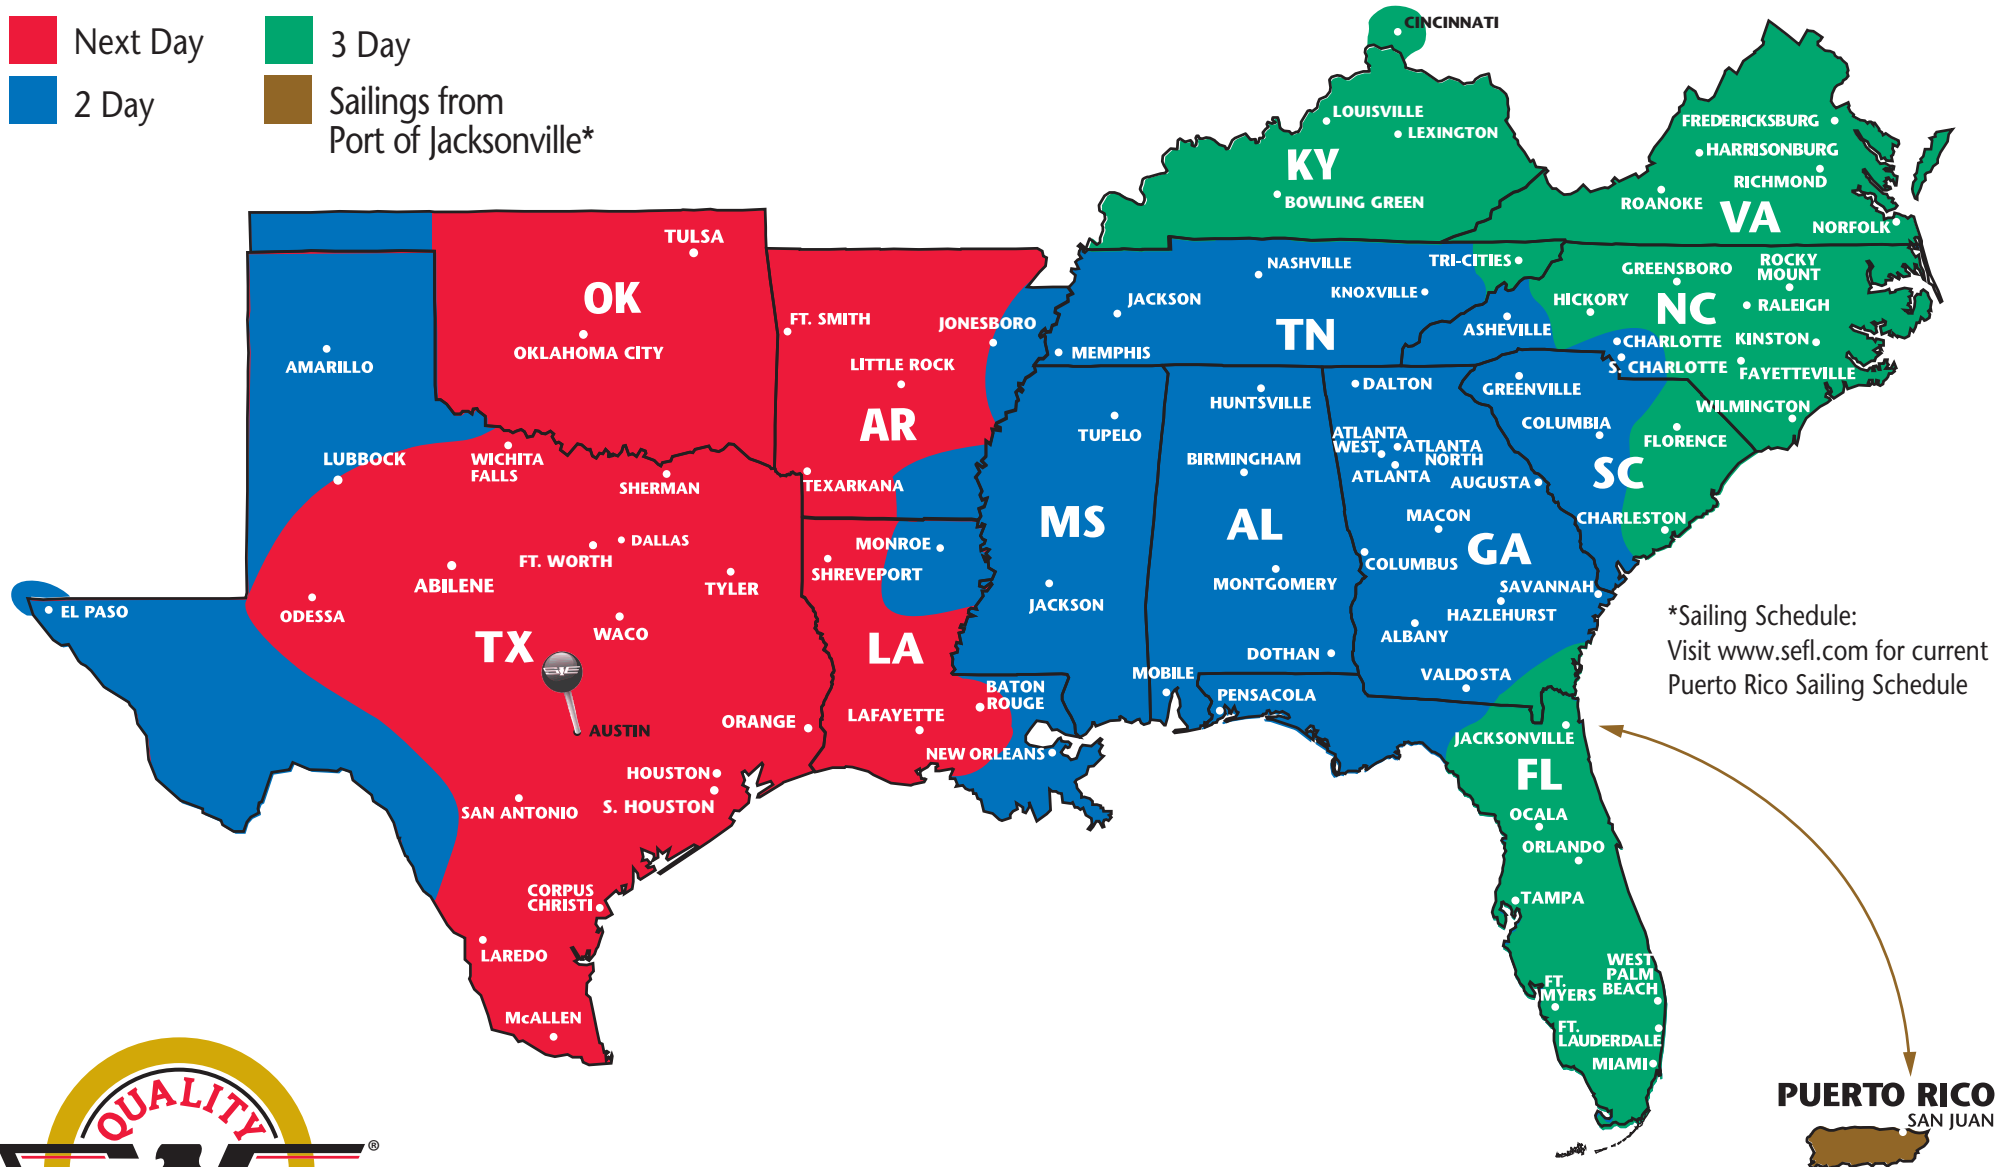

# The Most Dependable North American Coverage

AUSTIN, TEXAS

## PARTNERS AND REGIONS

- ★ **Southeastern Freight Lines**  
AL, AR, FL, GA, KY, LA, MS, NC, OK, PR, SC, TN, TX, VA
- ★ **A. Duie Pyle**  
CT, DE, MA, MD, ME, NH, NJ, NY, PA, RI, VT
- ★ **Central Arizona Freight**  
AZ, NM
- ★ **Dayton Freight Lines**  
IL, IN, MI, MN, MO, OH, WI
- ★ **Midwest Motor Express**  
CO, IA, KS, MN, MT, ND, NE, SD, UT, WY
- ★ **Oak Harbor Freight Lines**  
CA, ID, NV, OR, WA
- ★ **Honolulu Freight**  
HI (outbound only)
- ★ **Lynden Transport**  
AK (outbound only)
- ★ **Canada Service**  
Canada (inbound & outbound)
- ★ **Mexico Service**  
Mexico (inbound & outbound)

# SOUTHEASTERN FREIGHT LINES TRANSIT TIMES

## AUSTIN, TEXAS

- Next Day
- 3 Day
- 2 Day
- Sailings from Port of Jacksonville\*

\*Sailing Schedule:  
Visit [www.sefl.com](http://www.sefl.com) for current  
Puerto Rico Sailing Schedule

**SOUTHEASTERN FREIGHT LINES**