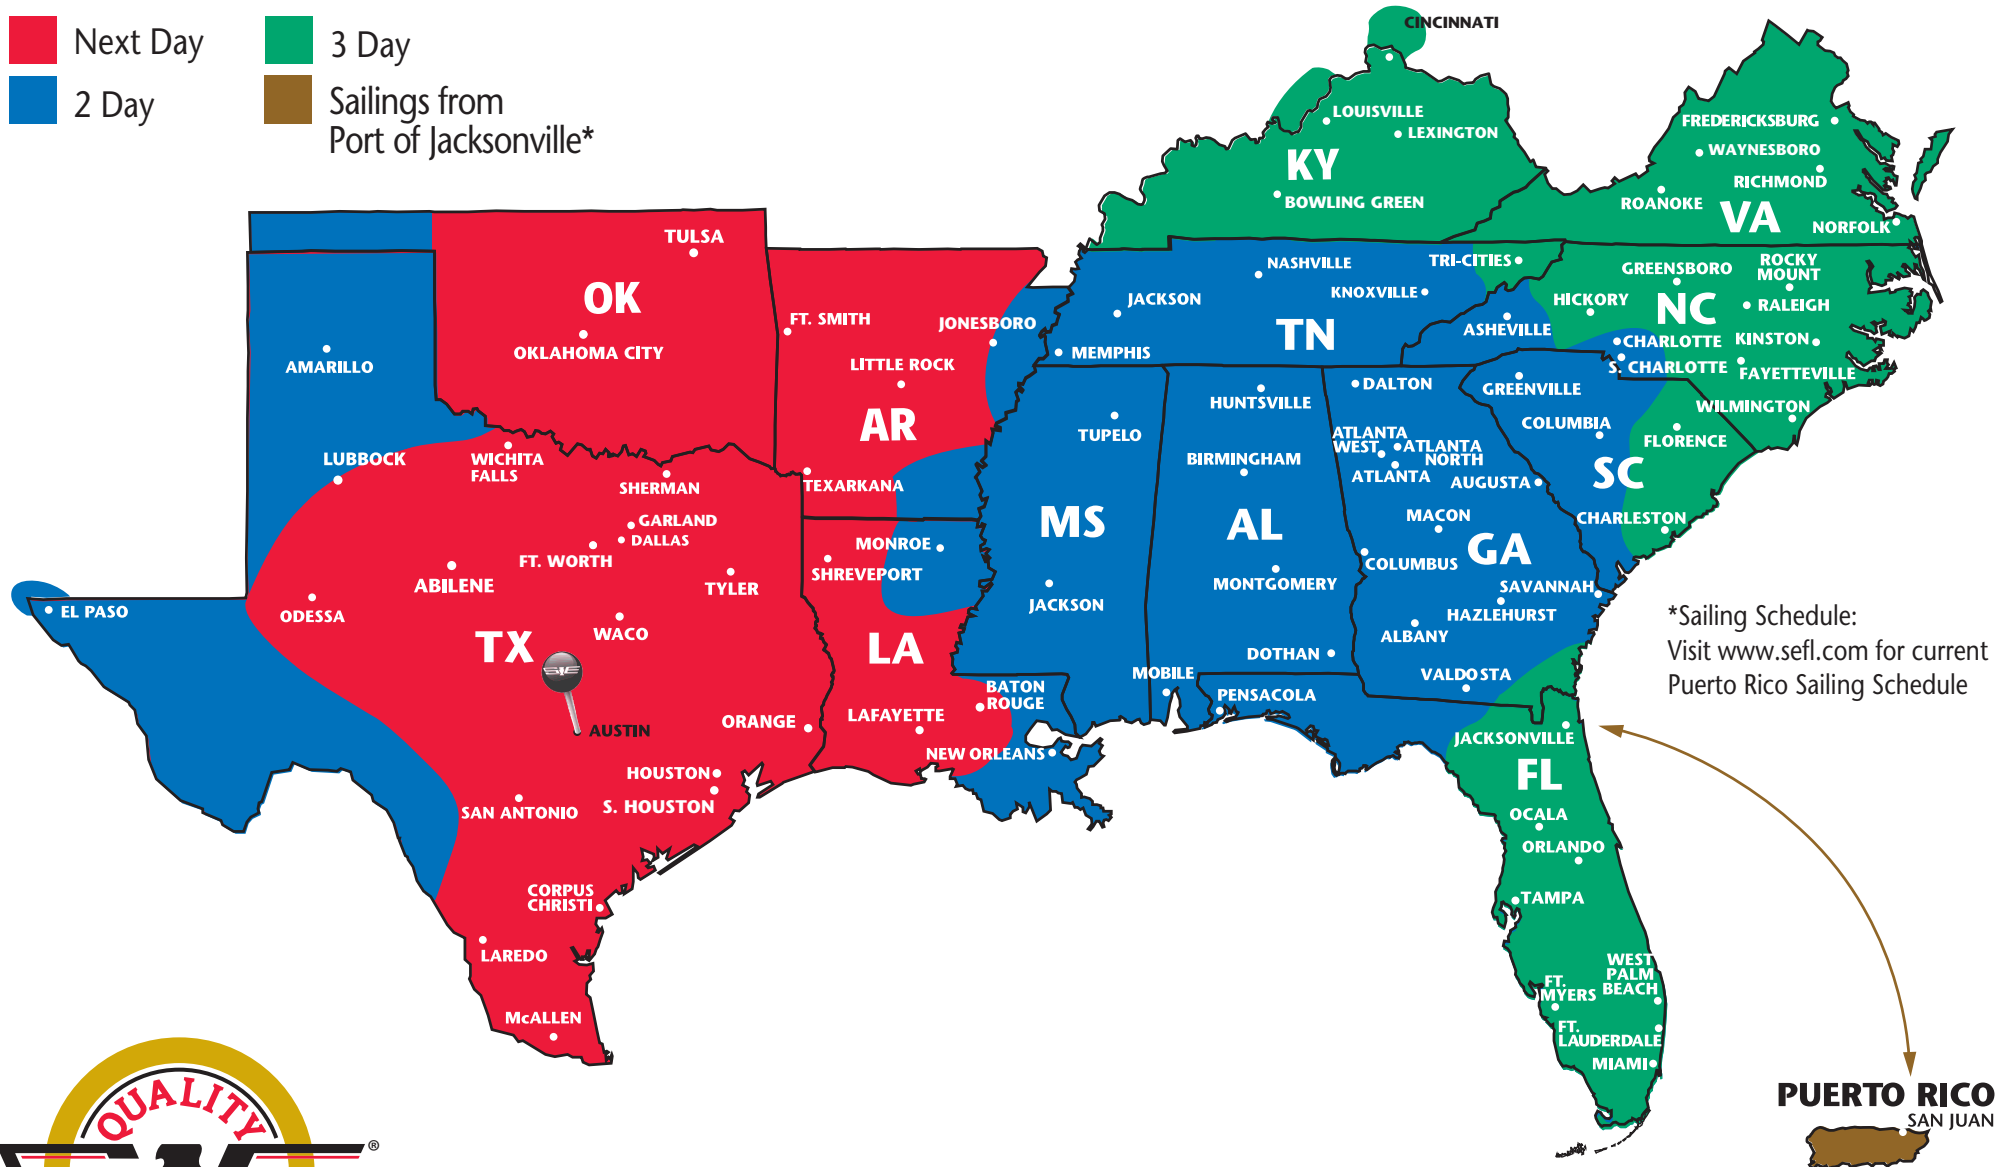

SOUTHEASTERN FREIGHT LINES TRANSIT TIMES

AUSTIN, TEXAS

- Next Day
- 3 Day
- 2 Day
- Sailings from Port of Jacksonville*

*Sailing Schedule:
Visit www.sefl.com for current
Puerto Rico Sailing Schedule

SOUTHEASTERN FREIGHT LINES