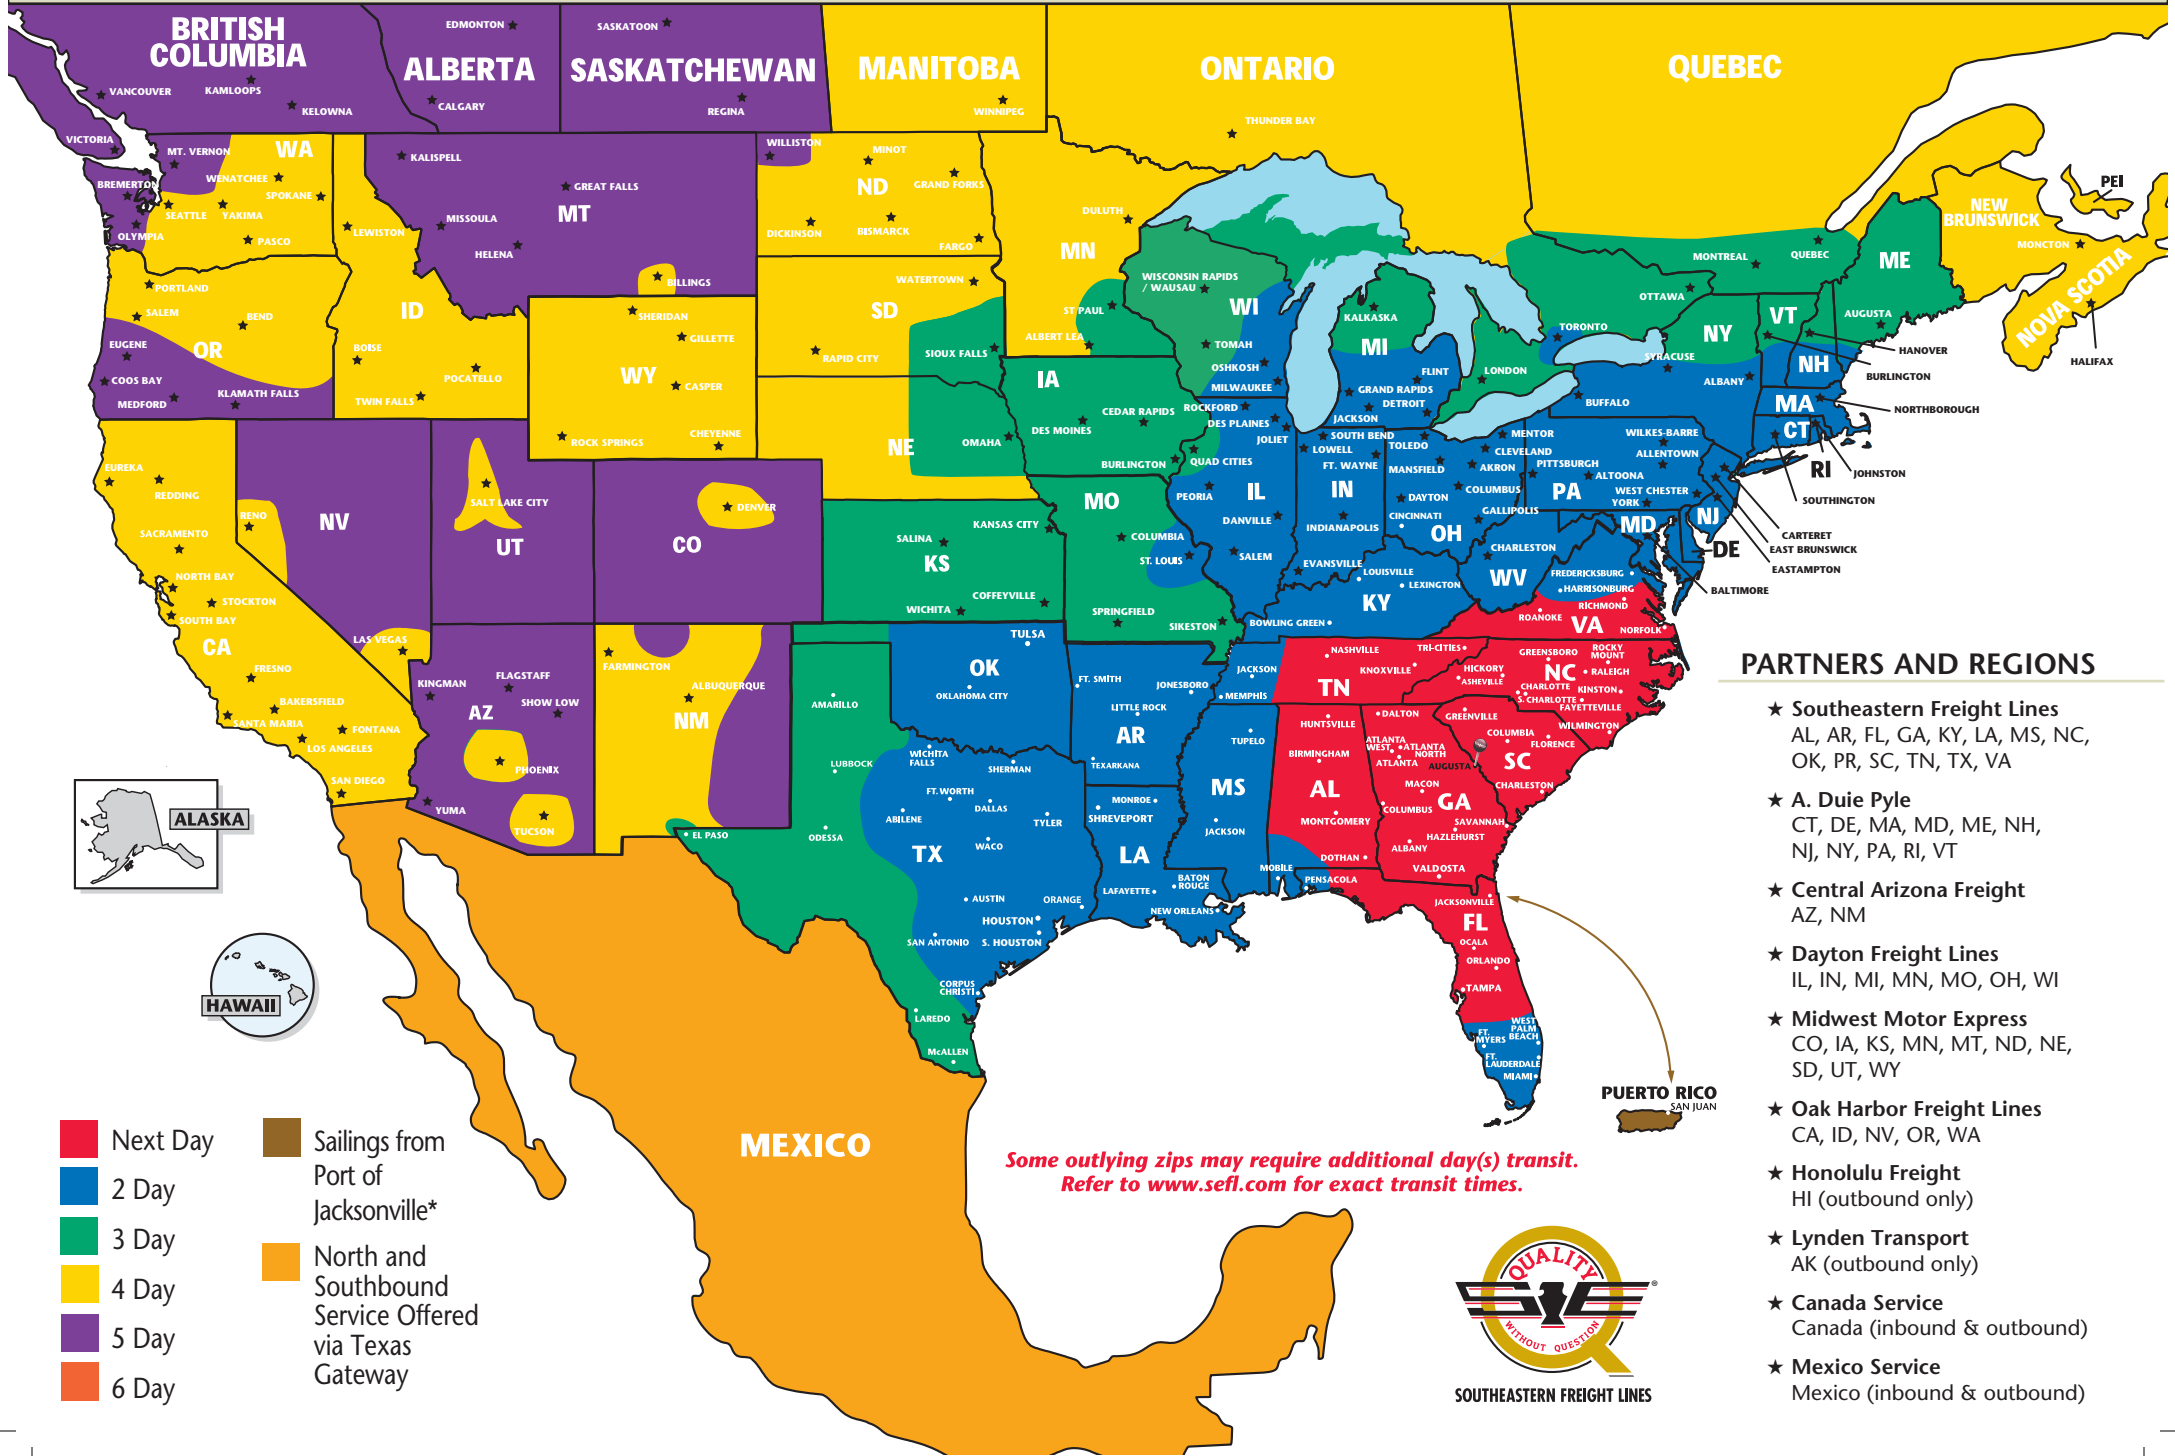

# The Most Dependable North American Coverage

## NORTH AUGUSTA, SOUTH CAROLINA

### PARTNERS AND REGIONS

- ★ **Southeastern Freight Lines**  
AL, AR, FL, GA, KY, LA, MS, NC, OK, PR, SC, TN, TX, VA
- ★ **A. Duie Pyle**  
CT, DE, MA, MD, ME, NH, NJ, NY, PA, RI, VT
- ★ **Central Arizona Freight**  
AZ, NM
- ★ **Dayton Freight Lines**  
IL, IN, MI, MN, MO, OH, WI
- ★ **Midwest Motor Express**  
CO, IA, KS, MN, MT, ND, NE, SD, UT, WY
- ★ **Oak Harbor Freight Lines**  
CA, ID, NV, OR, WA
- ★ **Honolulu Freight**  
HI (outbound only)
- ★ **Lynden Transport**  
AK (outbound only)
- ★ **Canada Service**  
Canada (inbound & outbound)
- ★ **Mexico Service**  
Mexico (inbound & outbound)

# SOUTHEASTERN FREIGHT LINES TRANSIT TIMES