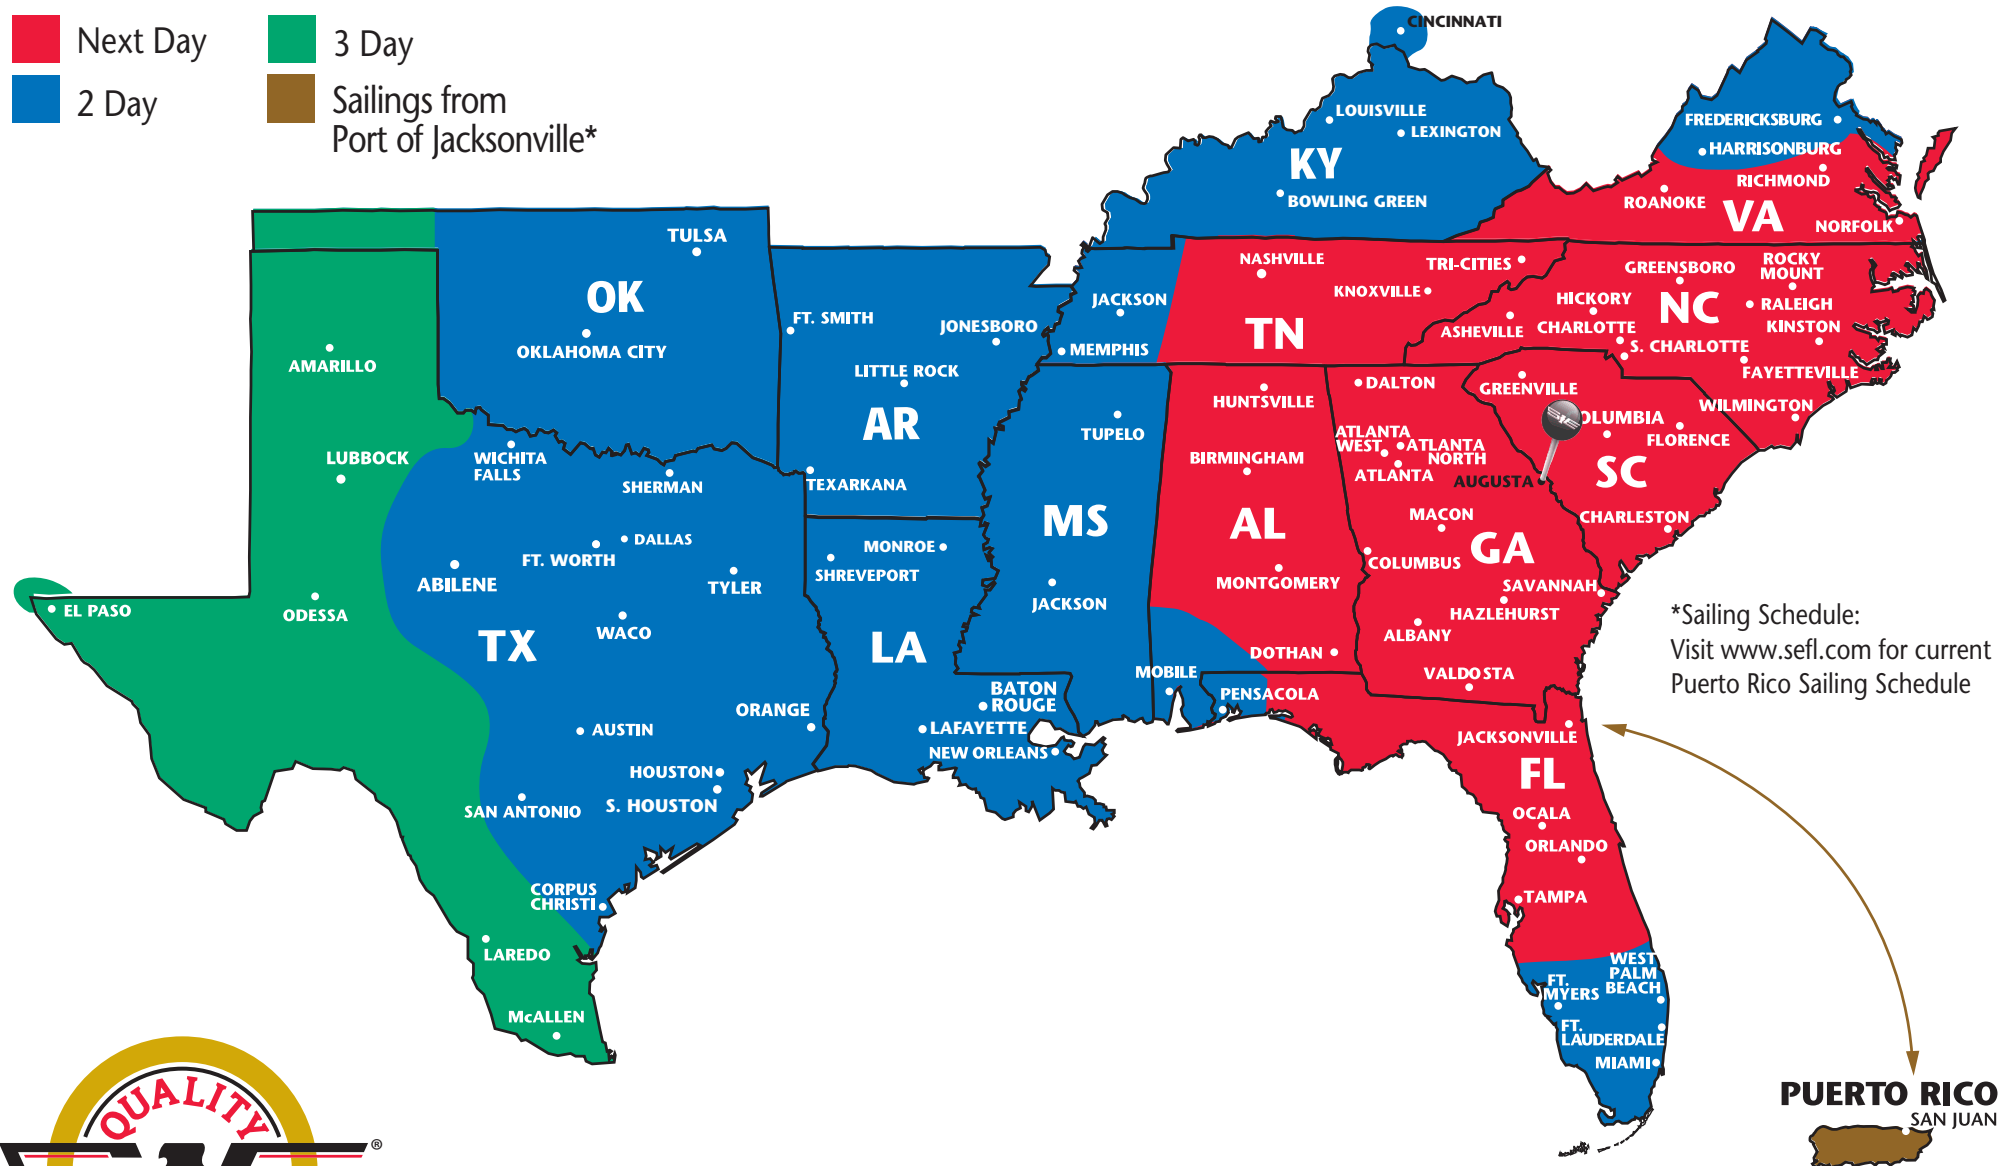

# The Most Dependable North American Coverage

### PARTNERS AND REGIONS

- ★ **Southeastern Freight Lines**  
AL, AR, FL, GA, KY, LA, MS, NC, OK, PR, SC, TN, TX, VA
- ★ **A. Duie Pyle**  
CT, DE, MA, MD, ME, NH, NJ, NY, PA, RI, VT
- ★ **Central Arizona Freight**  
AZ, NM
- ★ **Dayton Freight Lines**  
IL, IN, MI, MN, MO, OH, WI
- ★ **Midwest Motor Express**  
CO, IA, KS, MN, MT, ND, NE, SD, UT, WY
- ★ **Oak Harbor Freight Lines**  
CA, ID, NV, OR, WA
- ★ **Honolulu Freight**  
HI (outbound only)
- ★ **Lynden Transport**  
AK (outbound only)
- ★ **Canada Service**  
Canada (inbound & outbound)
- ★ **Mexico Service**  
Mexico (inbound & outbound)

# SOUTHEASTERN FREIGHT LINES TRANSIT TIMES

## NORTH AUGUSTA, SOUTH CAROLINA

- Next Day
- 3 Day
- 2 Day
- Sailings from Port of Jacksonville\*

\*Sailing Schedule:  
Visit [www.sefl.com](http://www.sefl.com) for current  
Puerto Rico Sailing Schedule