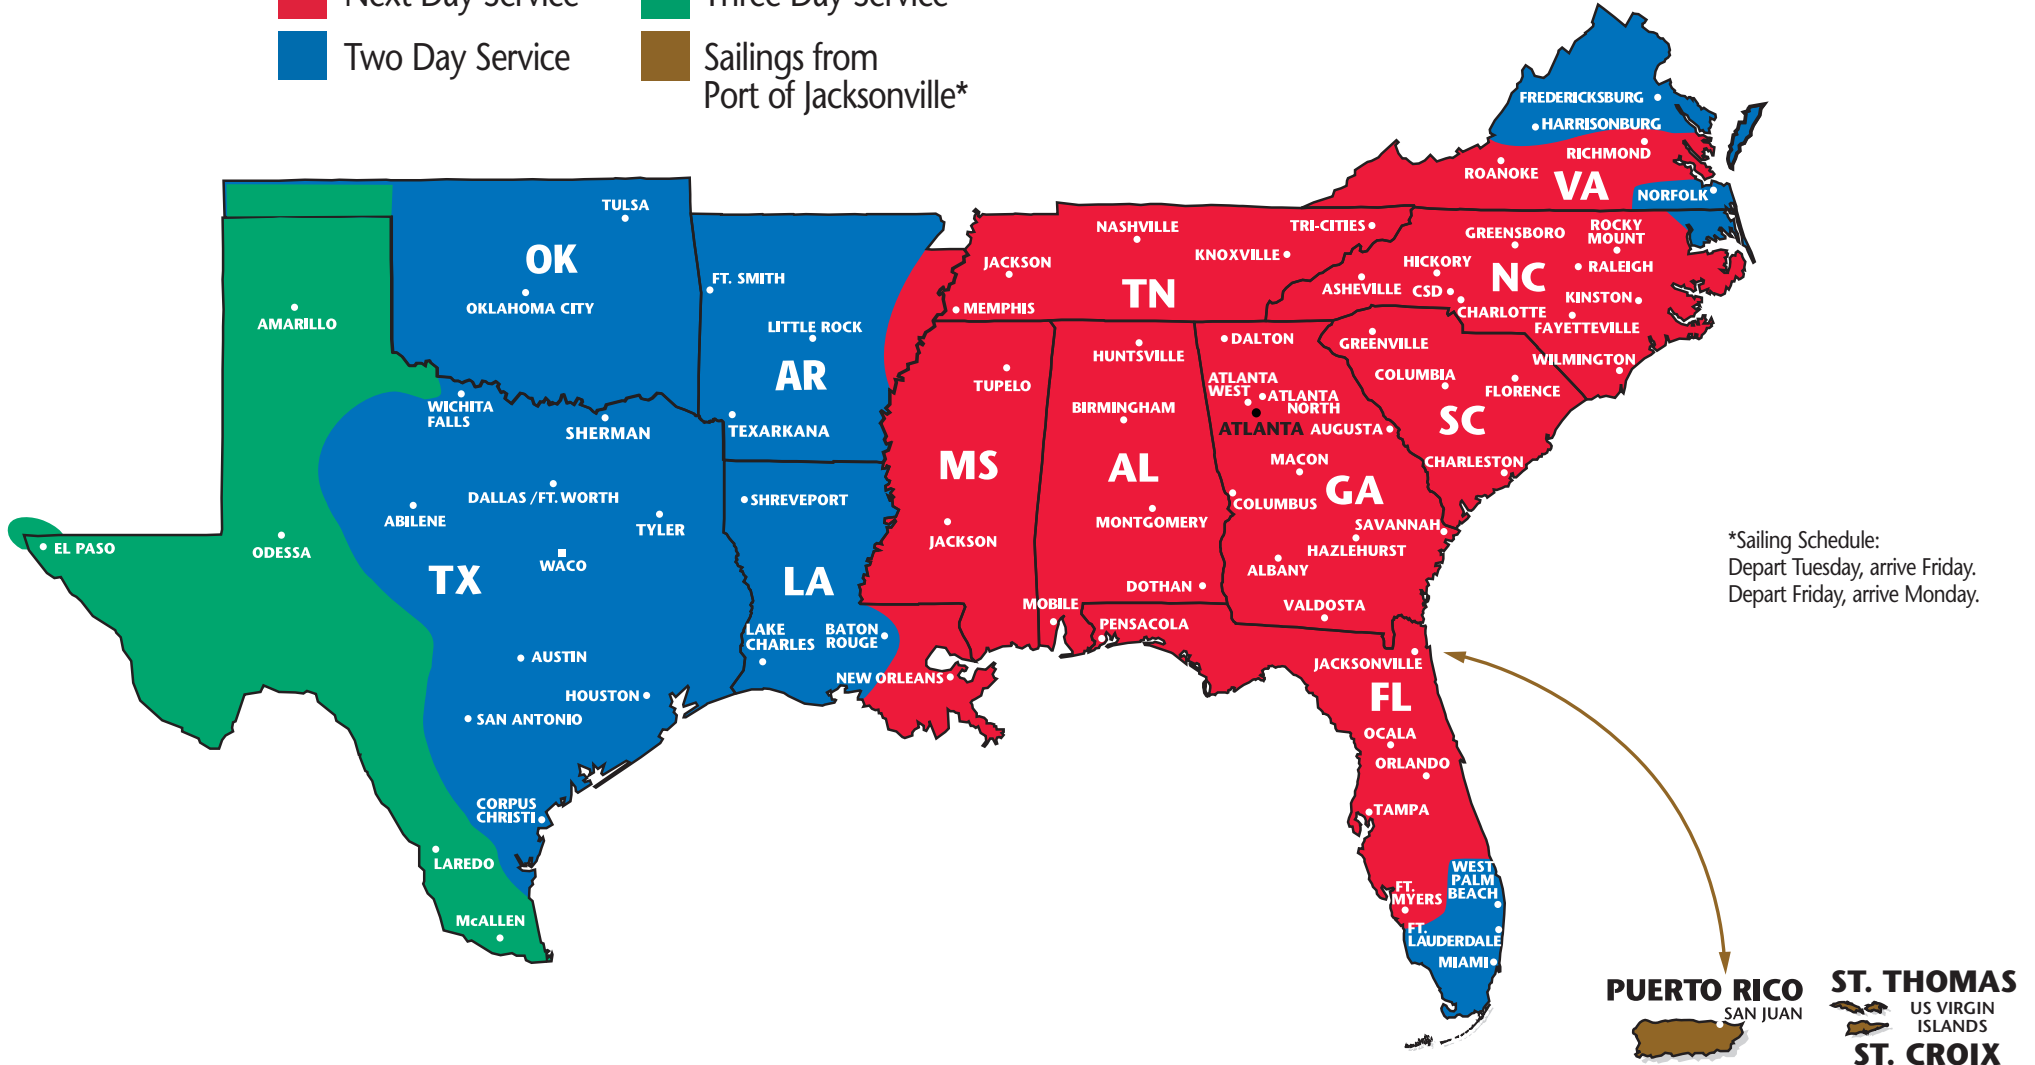

SOUTHEASTERN FREIGHT LINES TRANSIT TIMES

ATLANTA, GEORGIA

- Next Day Service
- Three Day Service
- Two Day Service
- Sailings from Port of Jacksonville*

*Sailing Schedule:
 Depart Tuesday, arrive Friday.
 Depart Friday, arrive Monday.

SOUTHEASTERN FREIGHT LINES

4061 Moreland Avenue ■ Conley, GA 30288 ■ 404-363-7800 ■ 800-282-3274 ■ 404-363-1873 FAX

FOR GUARANTEED SERVICES 866-733-5733 ■ www.sefl.com

YOUR GATEWAY TO SERVICE EXCELLENCE

ATLANTA, GEORGIA