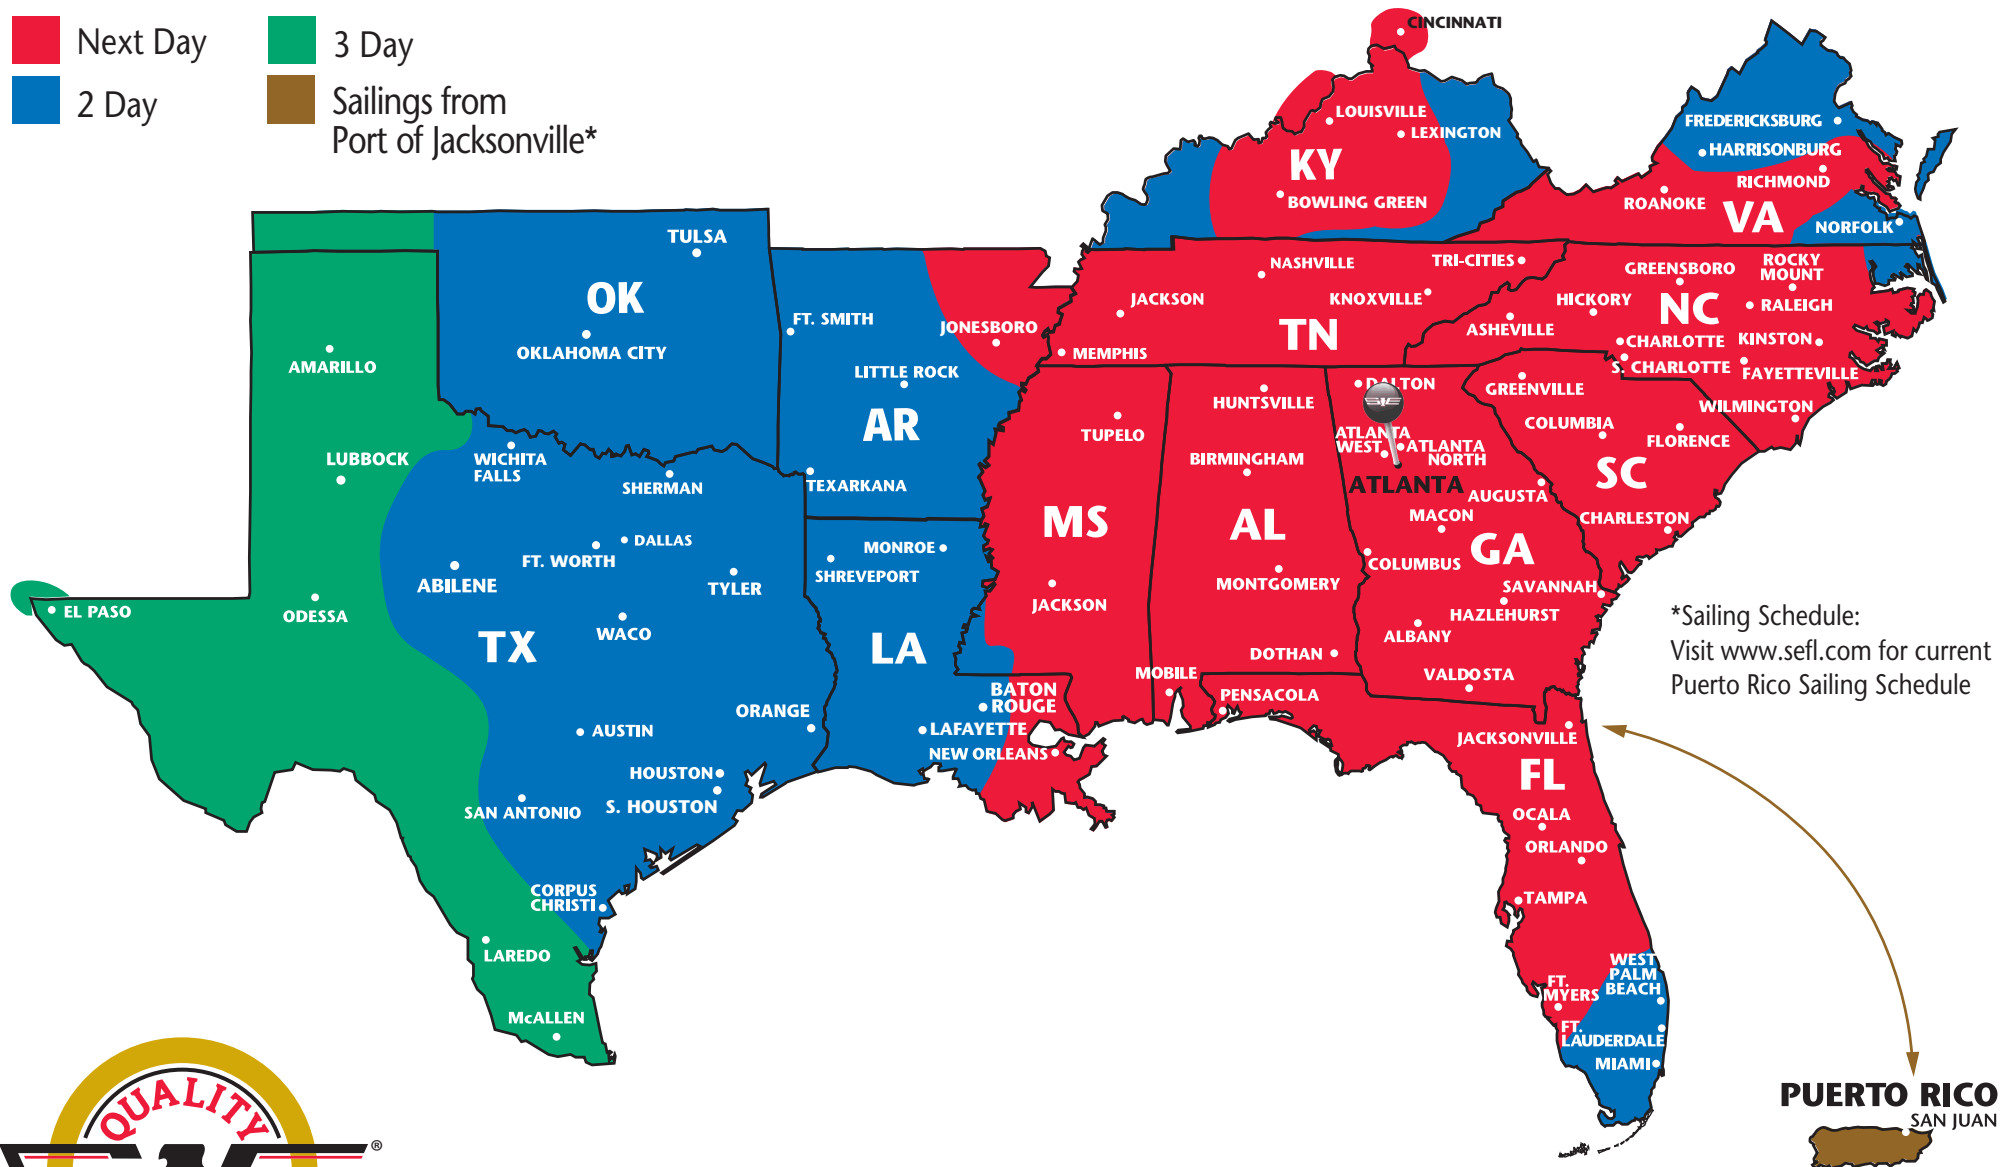

The Most Dependable North American Coverage

ATLANTA, GEORGIA

PARTNERS AND REGIONS

- ★ **Southeastern Freight Lines**
AL, AR, FL, GA, KY, LA, MS, NC, OK, PR, SC, TN, TX, VA
- ★ **A. Duie Pyle**
CT, DE, MA, MD, ME, NH, NJ, NY, PA, RI, VT
- ★ **Central Arizona Freight**
AZ, NM
- ★ **Dayton Freight Lines**
IL, IN, MI, MN, MO, OH, WI
- ★ **Midwest Motor Express**
CO, IA, KS, MN, MT, ND, NE, SD, UT, WY
- ★ **Oak Harbor Freight Lines**
CA, ID, NV, OR, WA
- ★ **Honolulu Freight**
HI (outbound only)
- ★ **Lynden Transport**
AK (outbound only)
- ★ **Canada Service**
Canada (inbound & outbound)
- ★ **Mexico Service**
Mexico (inbound & outbound)

Some outlying zips may require additional day(s) transit. Refer to www.sefl.com for exact transit times.

- Next Day
- 2 Day
- 3 Day
- 4 Day
- 5 Day
- 6 Day
- Sailings from Port of Jacksonville*
- North and Southbound Service Offered via Texas Gateway

SOUTHEASTERN FREIGHT LINES TRANSIT TIMES

ATLANTA, GEORGIA

Next Day
2 Day

3 Day
Sailings from
Port of Jacksonville*

*Sailing Schedule:
Visit www.sefl.com for current
Puerto Rico Sailing Schedule

SOUTHEASTERN FREIGHT LINES