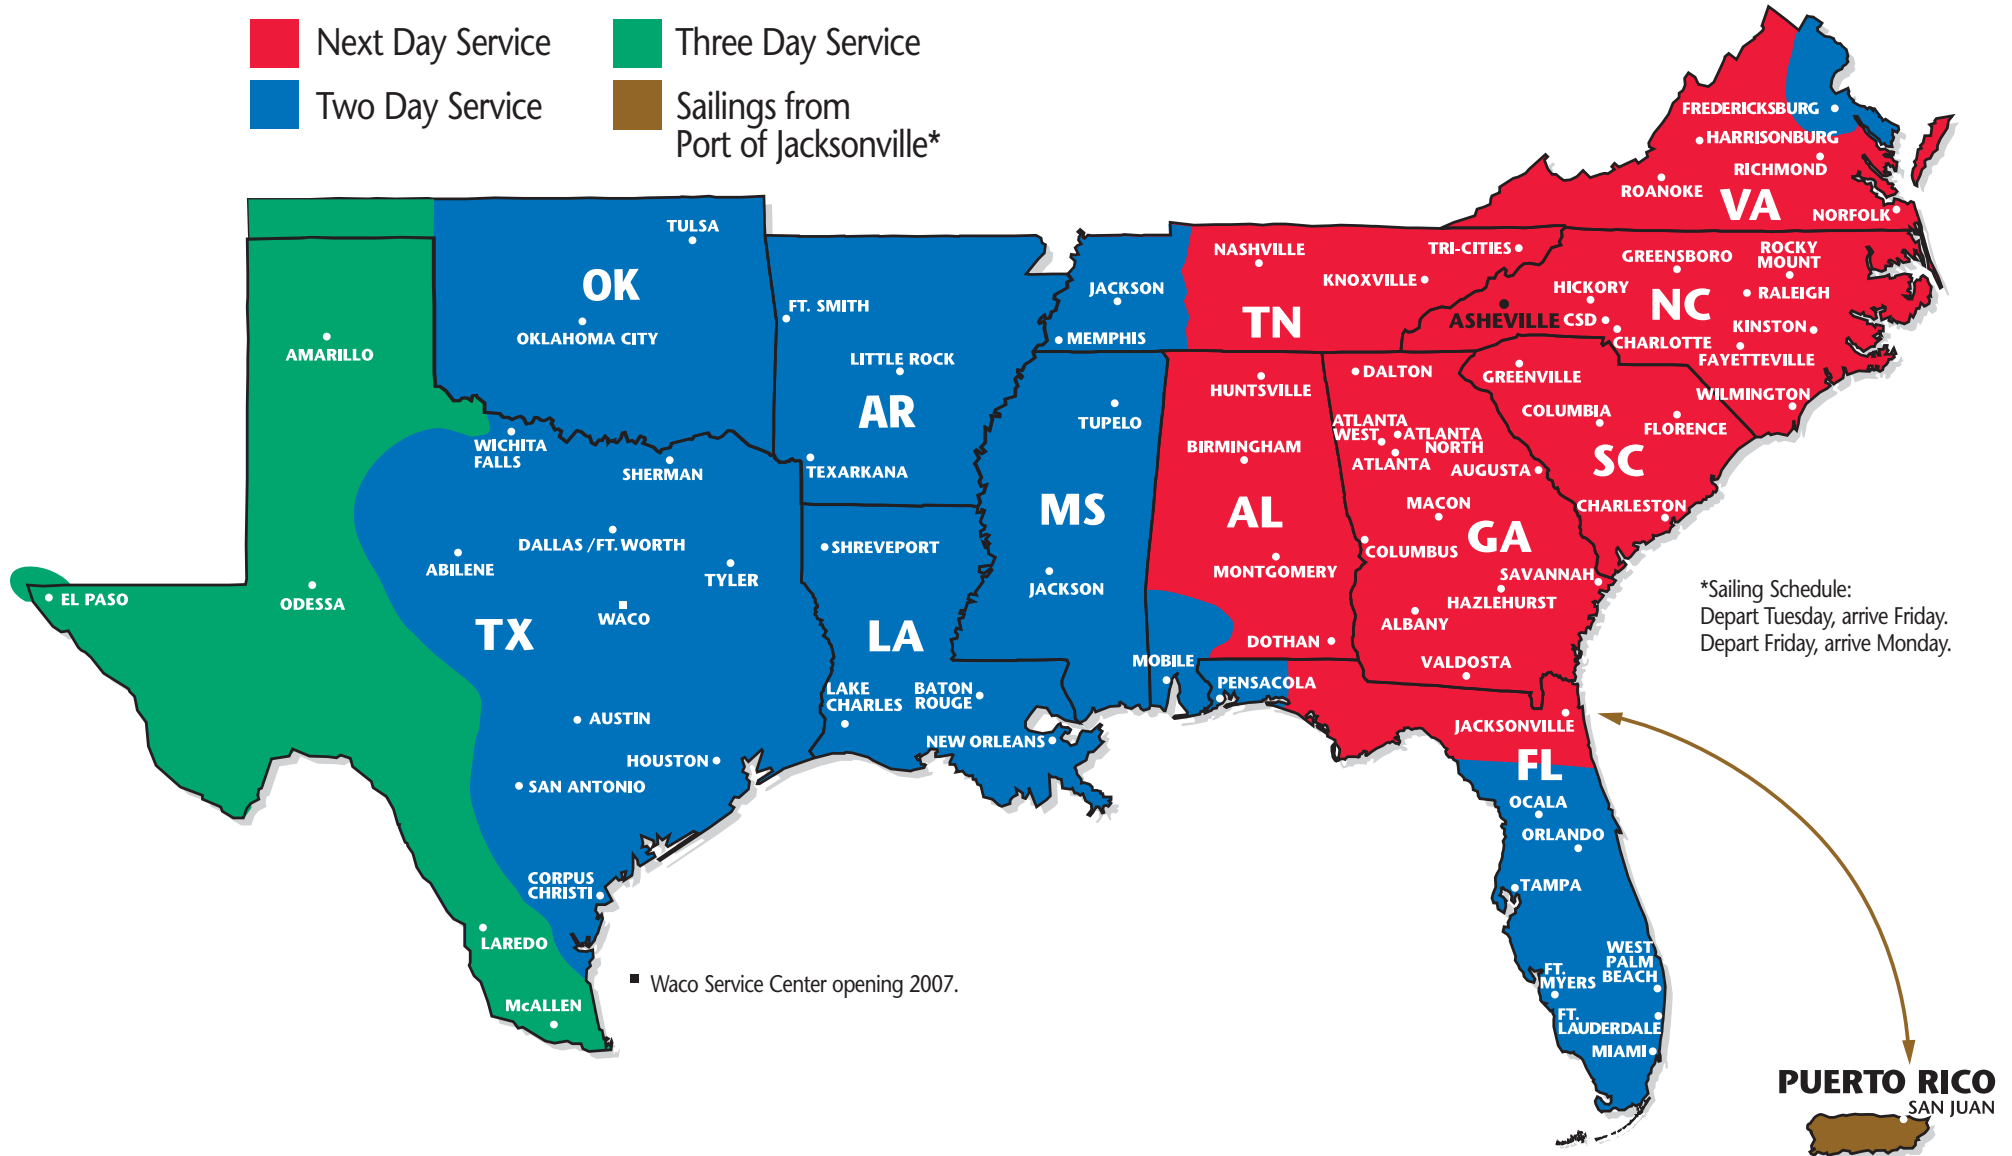

# SOUTHEASTERN FREIGHT LINES TRANSIT TIMES

## ASHEVILLE, NORTH CAROLINA (Outbound only)

- Next Day Service
- Three Day Service
- Two Day Service
- Sailings from Port of Jacksonville\*

200 Mills Gap Road ■ Fletcher, NC 28732 ■ 828-681-2930 ■ 800-238-7335 ■ 828-681-2950 FAX  
 FOR GUARANTEED SERVICES 866-733-5733 ■ [www.sefl.com](http://www.sefl.com)

## ASHEVILLE, NORTH CAROLINA

- Next Day Service
- Two Day Service
- Three Day Service
- Four Day Service
- Five Day Service
- Sailings from Port of Jacksonville\*

### PARTNERS AND REGIONS

- ★ Southeastern Freight Lines  
Southeast
- ★ Oak Harbor Freight Lines  
CA, ID, NV, OR, WA
- ★ A. Duie Pyle  
CT, DE, MA, MD, ME, NH, NJ, NY,  
PA, RI, VT
- ★ Midwest Motor Express  
CO, IA, KS, MN, MT, ND, NE, SD,  
UT, WY
- ★ Quik X Transportation  
Canada
- ★ Honolulu Freight  
HI (outbound only);
- ★ Dayton Freight Lines  
IL, IN, KY, MI, MN, MO,  
OH, WI
- ★ Lynden Transport  
AK (outbound only)