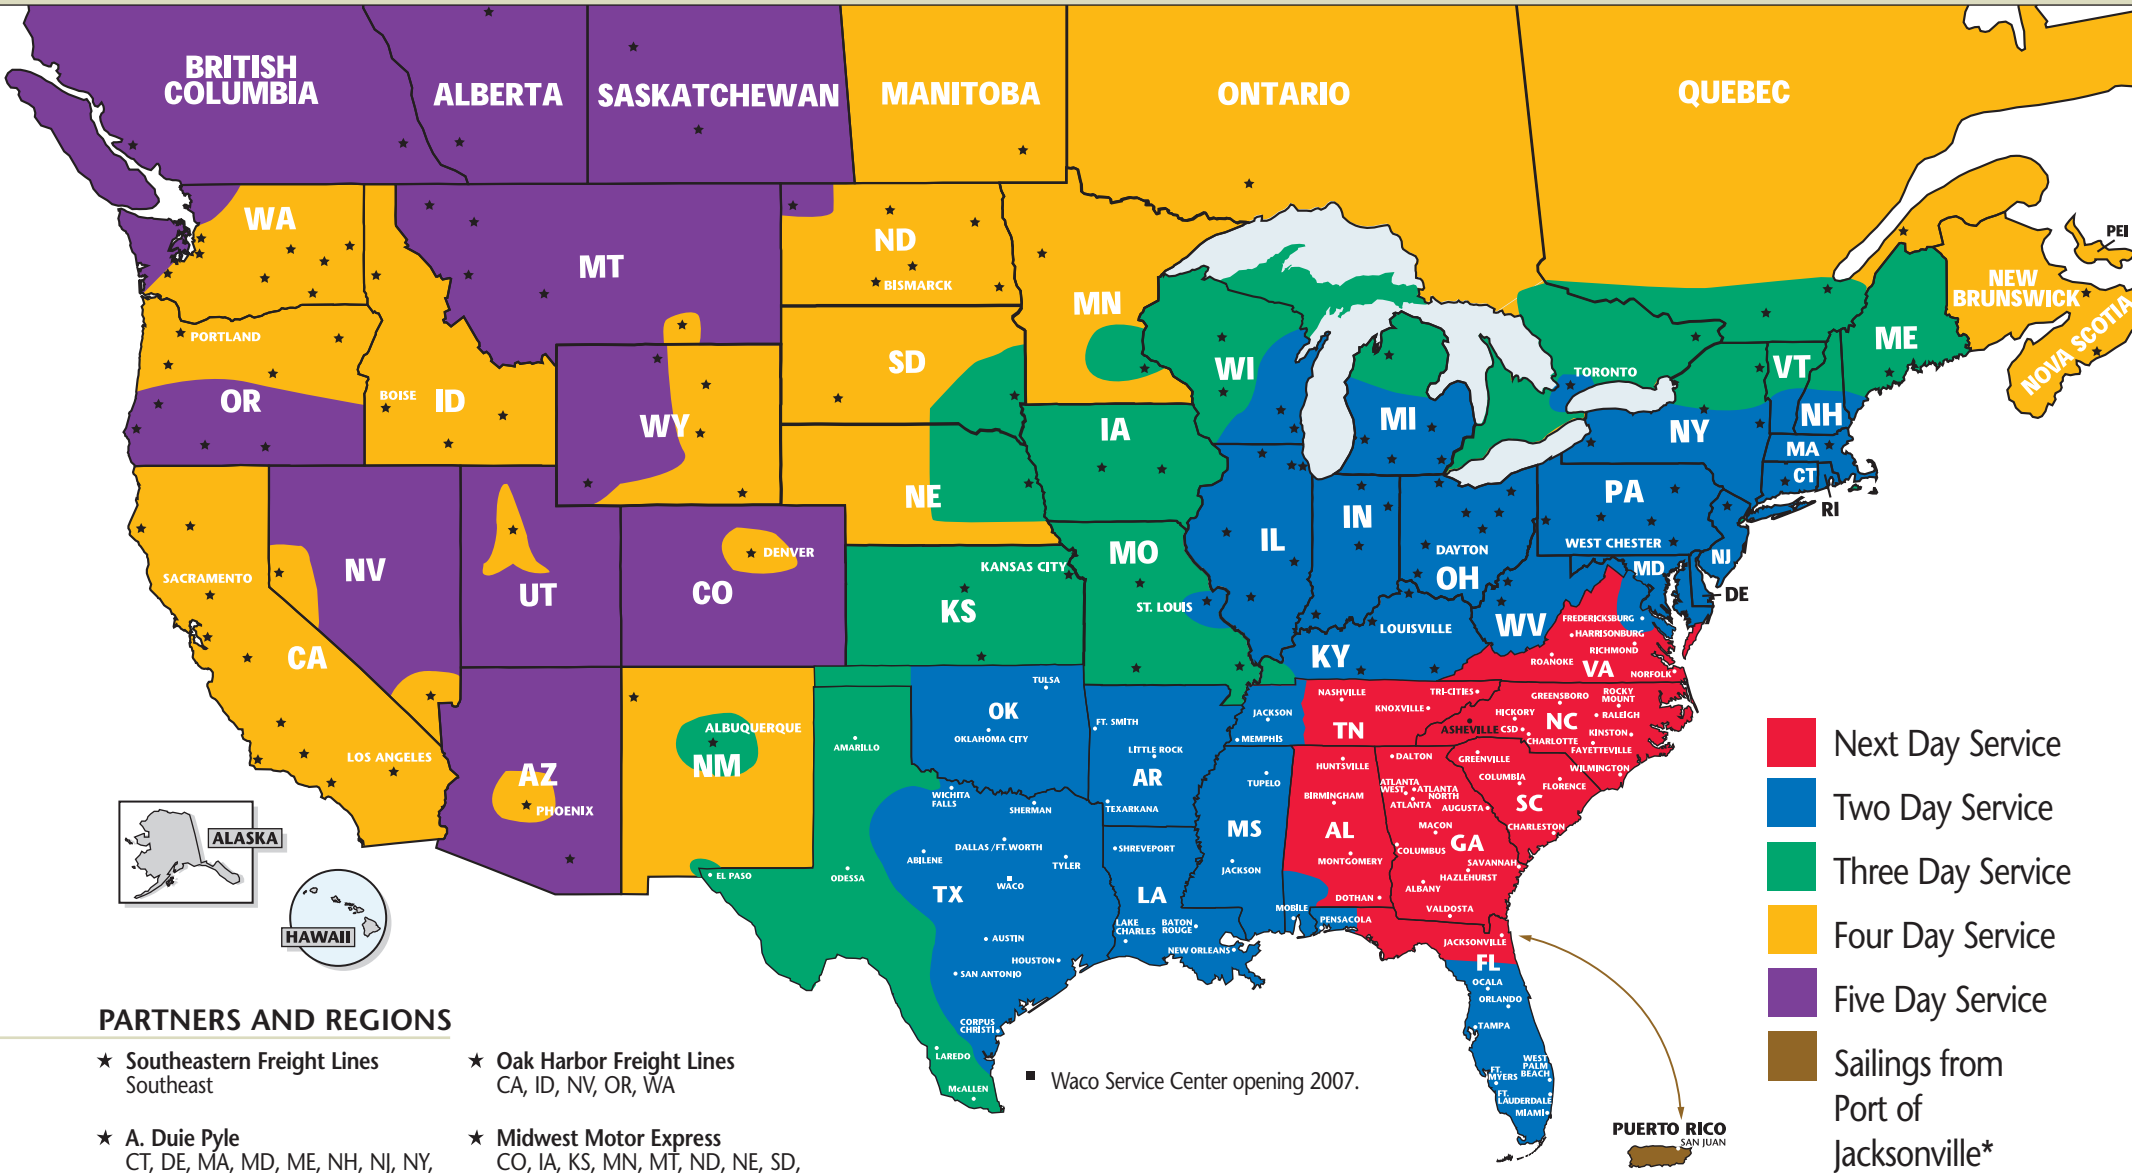

# SOUTHEASTERN FREIGHT LINES TRANSIT TIMES

## ASHEVILLE, NORTH CAROLINA (Outbound only)

- Next Day Service
- Three Day Service
- Two Day Service
- Sailings from Port of Jacksonville\*

200 Mills Gap Road ■ Fletcher, NC 28732 ■ 828-681-2930 ■ 800-238-7335 ■ 828-681-2950 FAX  
 FOR GUARANTEED SERVICES 866-733-5733 ■ [www.sefl.com](http://www.sefl.com)

## ASHEVILLE, NORTH CAROLINA

- Next Day Service
- Two Day Service
- Three Day Service
- Four Day Service
- Five Day Service
- Sailings from Port of Jacksonville\*

### PARTNERS AND REGIONS

- ★ Southeastern Freight Lines  
Southeast
- ★ Oak Harbor Freight Lines  
CA, ID, NV, OR, WA
- ★ A. Duie Pyle  
CT, DE, MA, MD, ME, NH, NJ, NY,  
PA, RI, VT
- ★ Midwest Motor Express  
CO, IA, KS, MN, MT, ND, NE, SD,  
UT, WY
- ★ Quik X Transportation  
Canada
- ★ Honolulu Freight  
HI (outbound only);
- ★ Dayton Freight Lines  
IL, IN, KY, MI, MN, MO,  
OH, WI
- ★ Lynden Transport  
AK (outbound only)