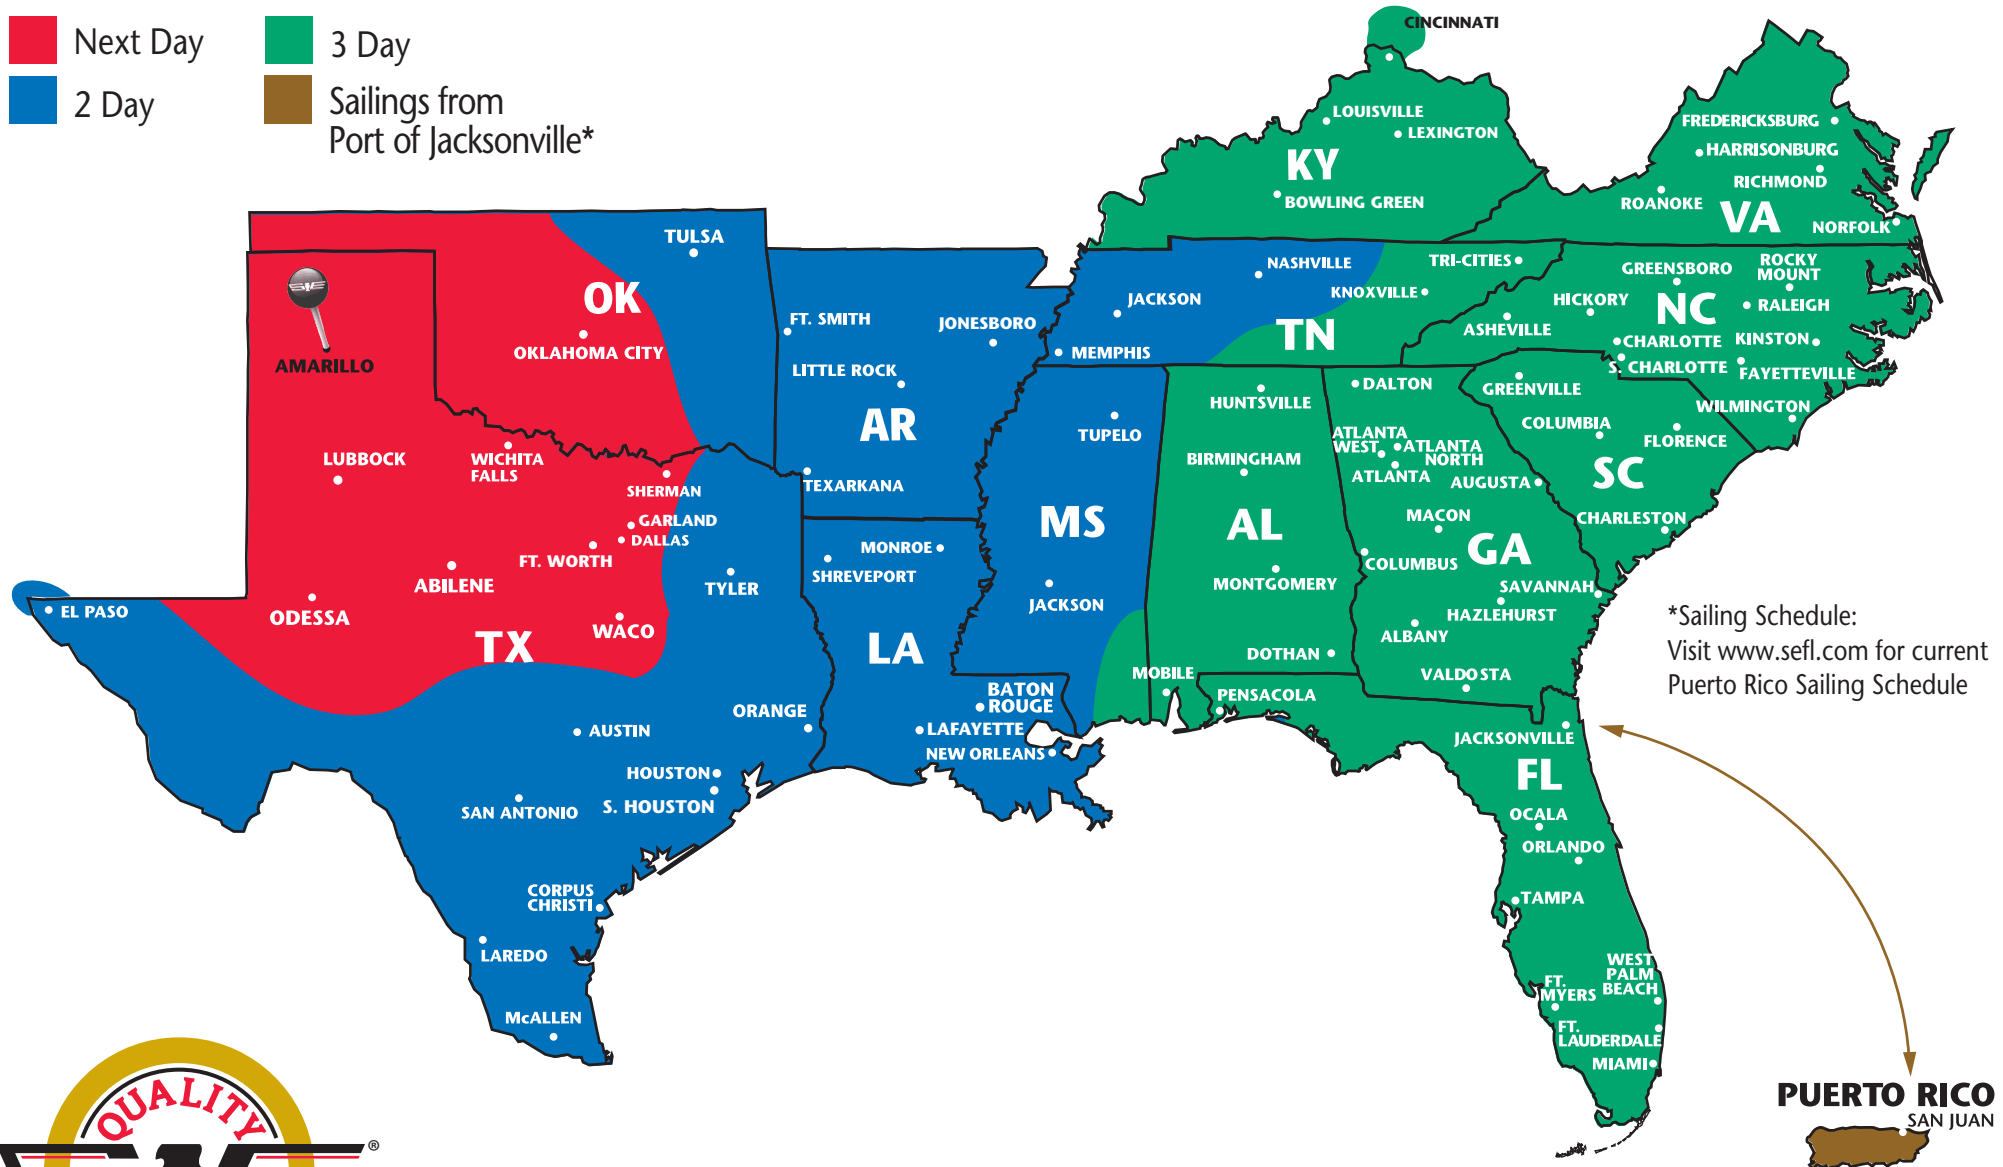

The Most Dependable North American Coverage

AMARILLO, TEXAS

PARTNERS AND REGIONS

- ★ Southeastern Freight Lines
AL, AR, FL, GA, KY, LA, MS, NC, OK, PR, SC, TN, TX, VA
- ★ A. Duie Pyle
CT, DE, MA, MD, ME, NH, NJ, NY, PA, RI, VT
- ★ Central Arizona Freight
AZ, NM
- ★ Dayton Freight Lines
IL, IN, MI, MN, MO, OH, WI
- ★ Midwest Motor Express
CO, IA, KS, MN, MT, ND, NE, SD, UT, WY
- ★ Oak Harbor Freight Lines
CA, ID, NV, OR, WA
- ★ Honolulu Freight
HI (outbound only)
- ★ Lynden Transport
AK (outbound only)
- ★ Canada Service
Canada (inbound & outbound)
- ★ Mexico Service
Mexico (inbound & outbound)

SOUTHEASTERN FREIGHT LINES TRANSIT TIMES

AMARILLO, TEXAS

■ Next Day
■ 2 Day

■ 3 Day
■ Sailings from Port of Jacksonville*

*Sailing Schedule:
Visit www.sefl.com for current
Puerto Rico Sailing Schedule

SOUTHEASTERN FREIGHT LINES