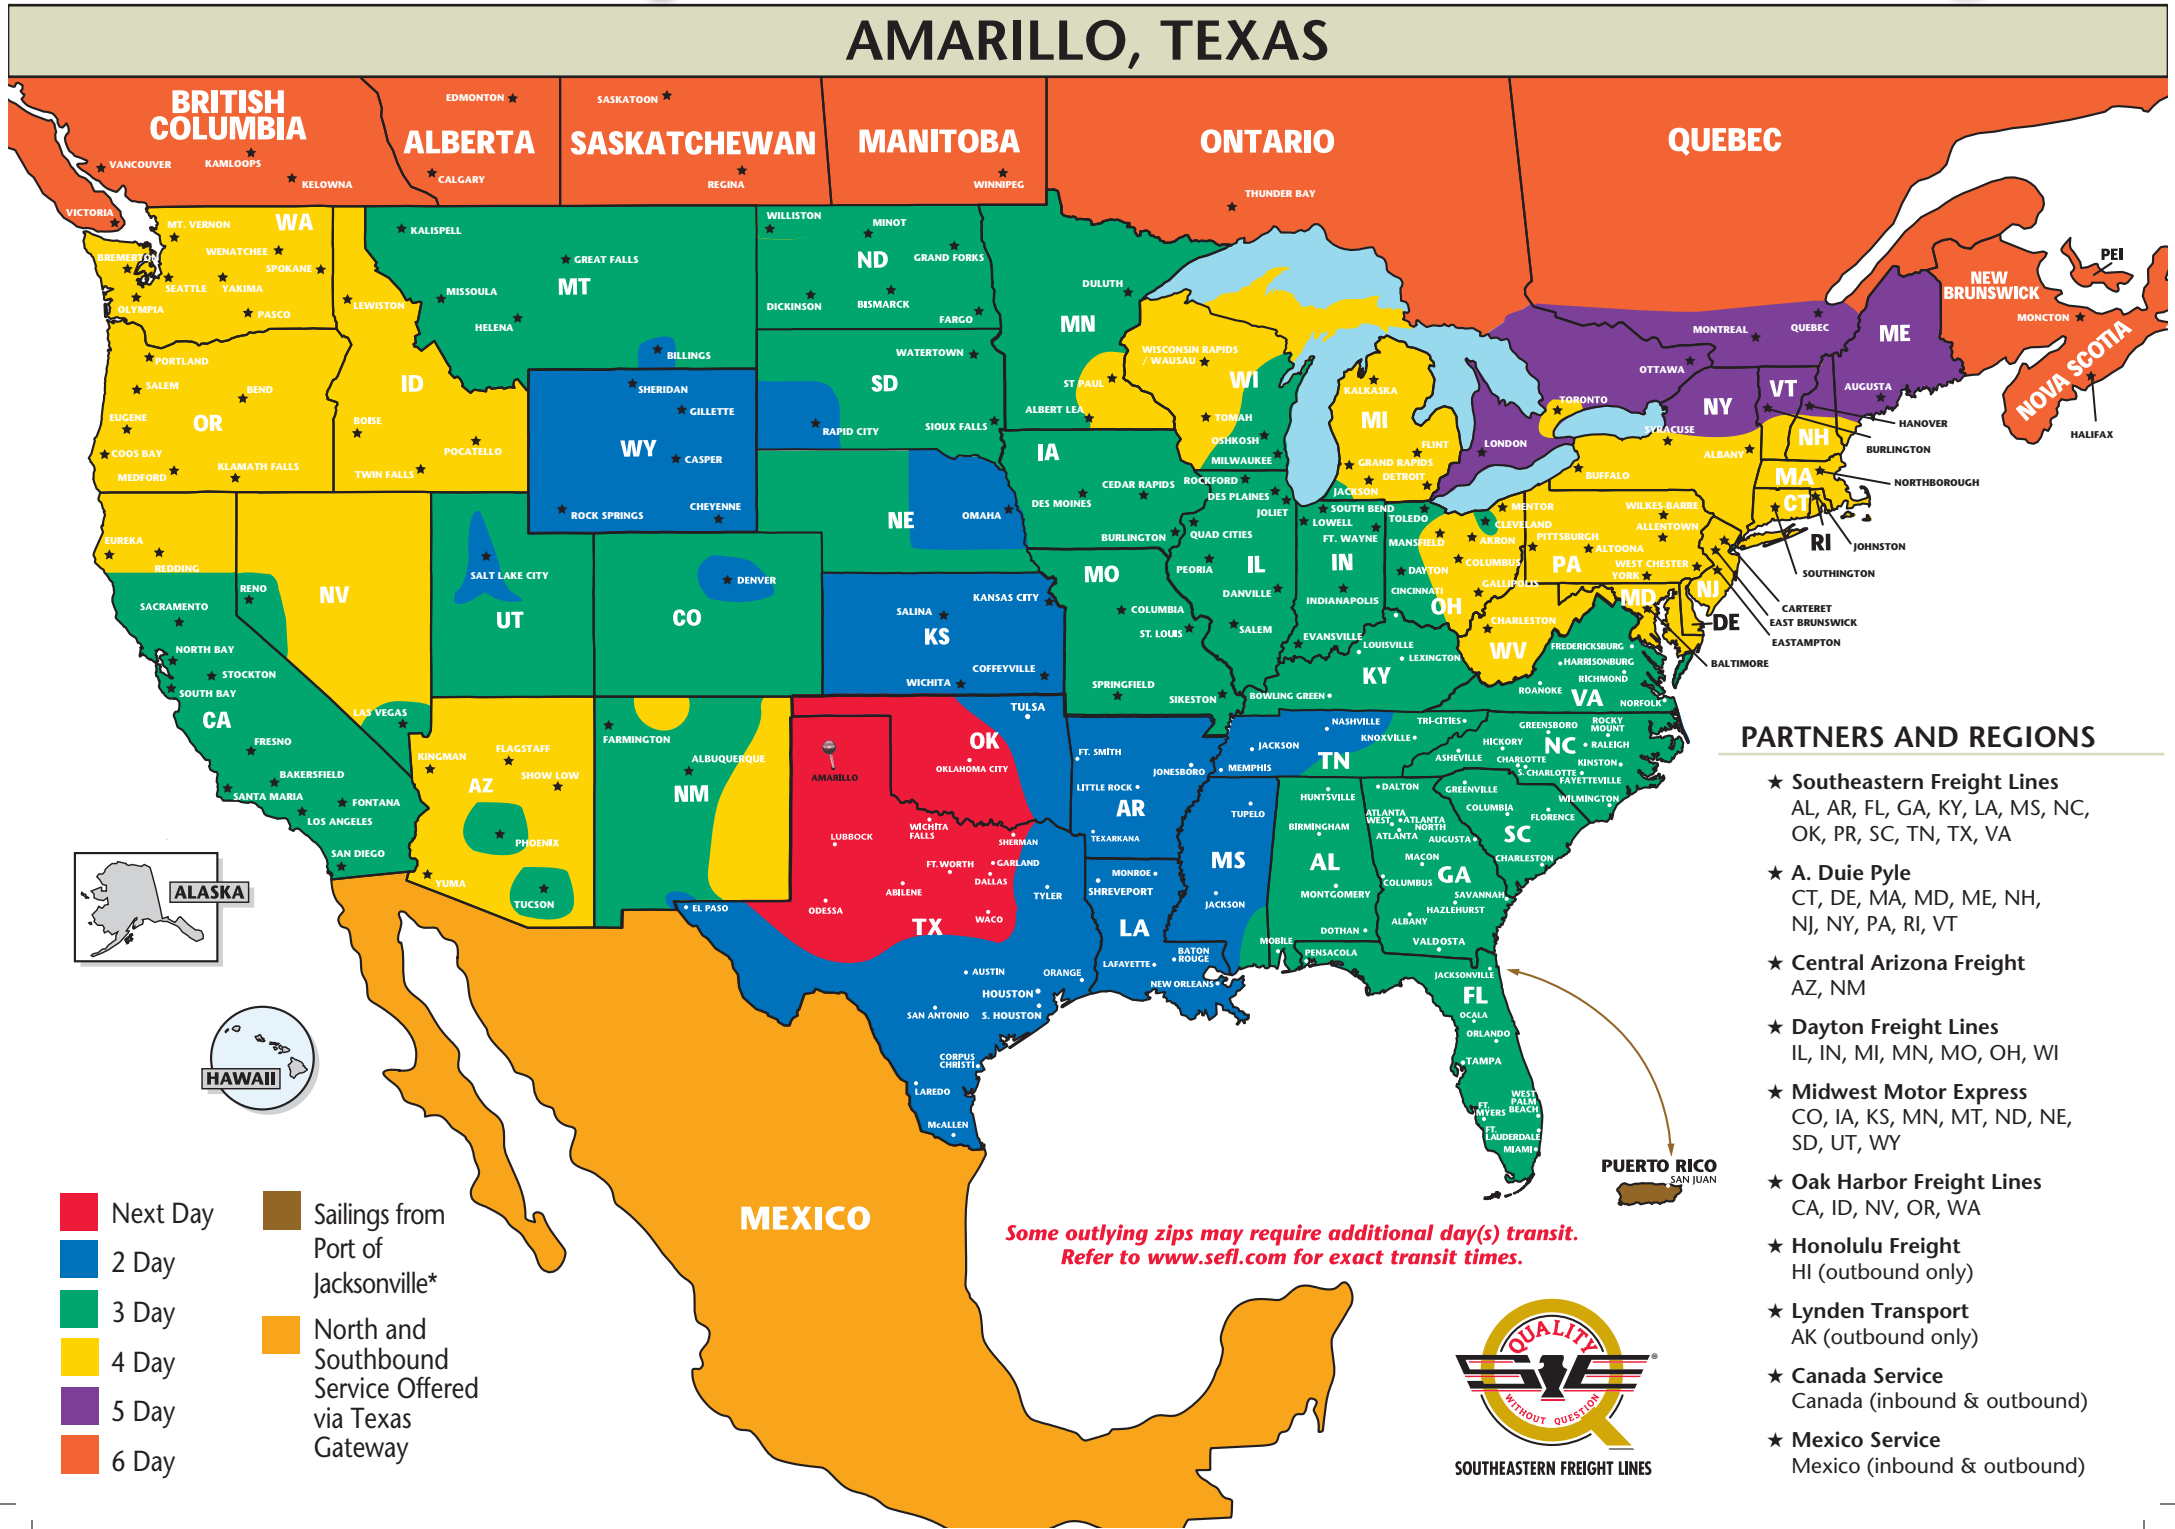

The Most Dependable North American Coverage

AMARILLO, TEXAS

PARTNERS AND REGIONS

- ★ Southeastern Freight Lines
AL, AR, FL, GA, KY, LA, MS, NC, OK, PR, SC, TN, TX, VA
- ★ A. Duie Pyle
CT, DE, MA, MD, ME, NH, NJ, NY, PA, RI, VT
- ★ Central Arizona Freight
AZ, NM
- ★ Dayton Freight Lines
IL, IN, MI, MN, MO, OH, WI
- ★ Midwest Motor Express
CO, IA, KS, MN, MT, ND, NE, SD, UT, WY
- ★ Oak Harbor Freight Lines
CA, ID, NV, OR, WA
- ★ Honolulu Freight
HI (outbound only)
- ★ Lynden Transport
AK (outbound only)
- ★ Canada Service
Canada (inbound & outbound)
- ★ Mexico Service
Mexico (inbound & outbound)

SOUTHEASTERN FREIGHT LINES TRANSIT TIMES

AMARILLO, TEXAS

■ Next Day
■ 2 Day

■ 3 Day
■ Sailings from Port of Jacksonville*

*Sailing Schedule:
Visit www.sefl.com for current
Puerto Rico Sailing Schedule

SOUTHEASTERN FREIGHT LINES