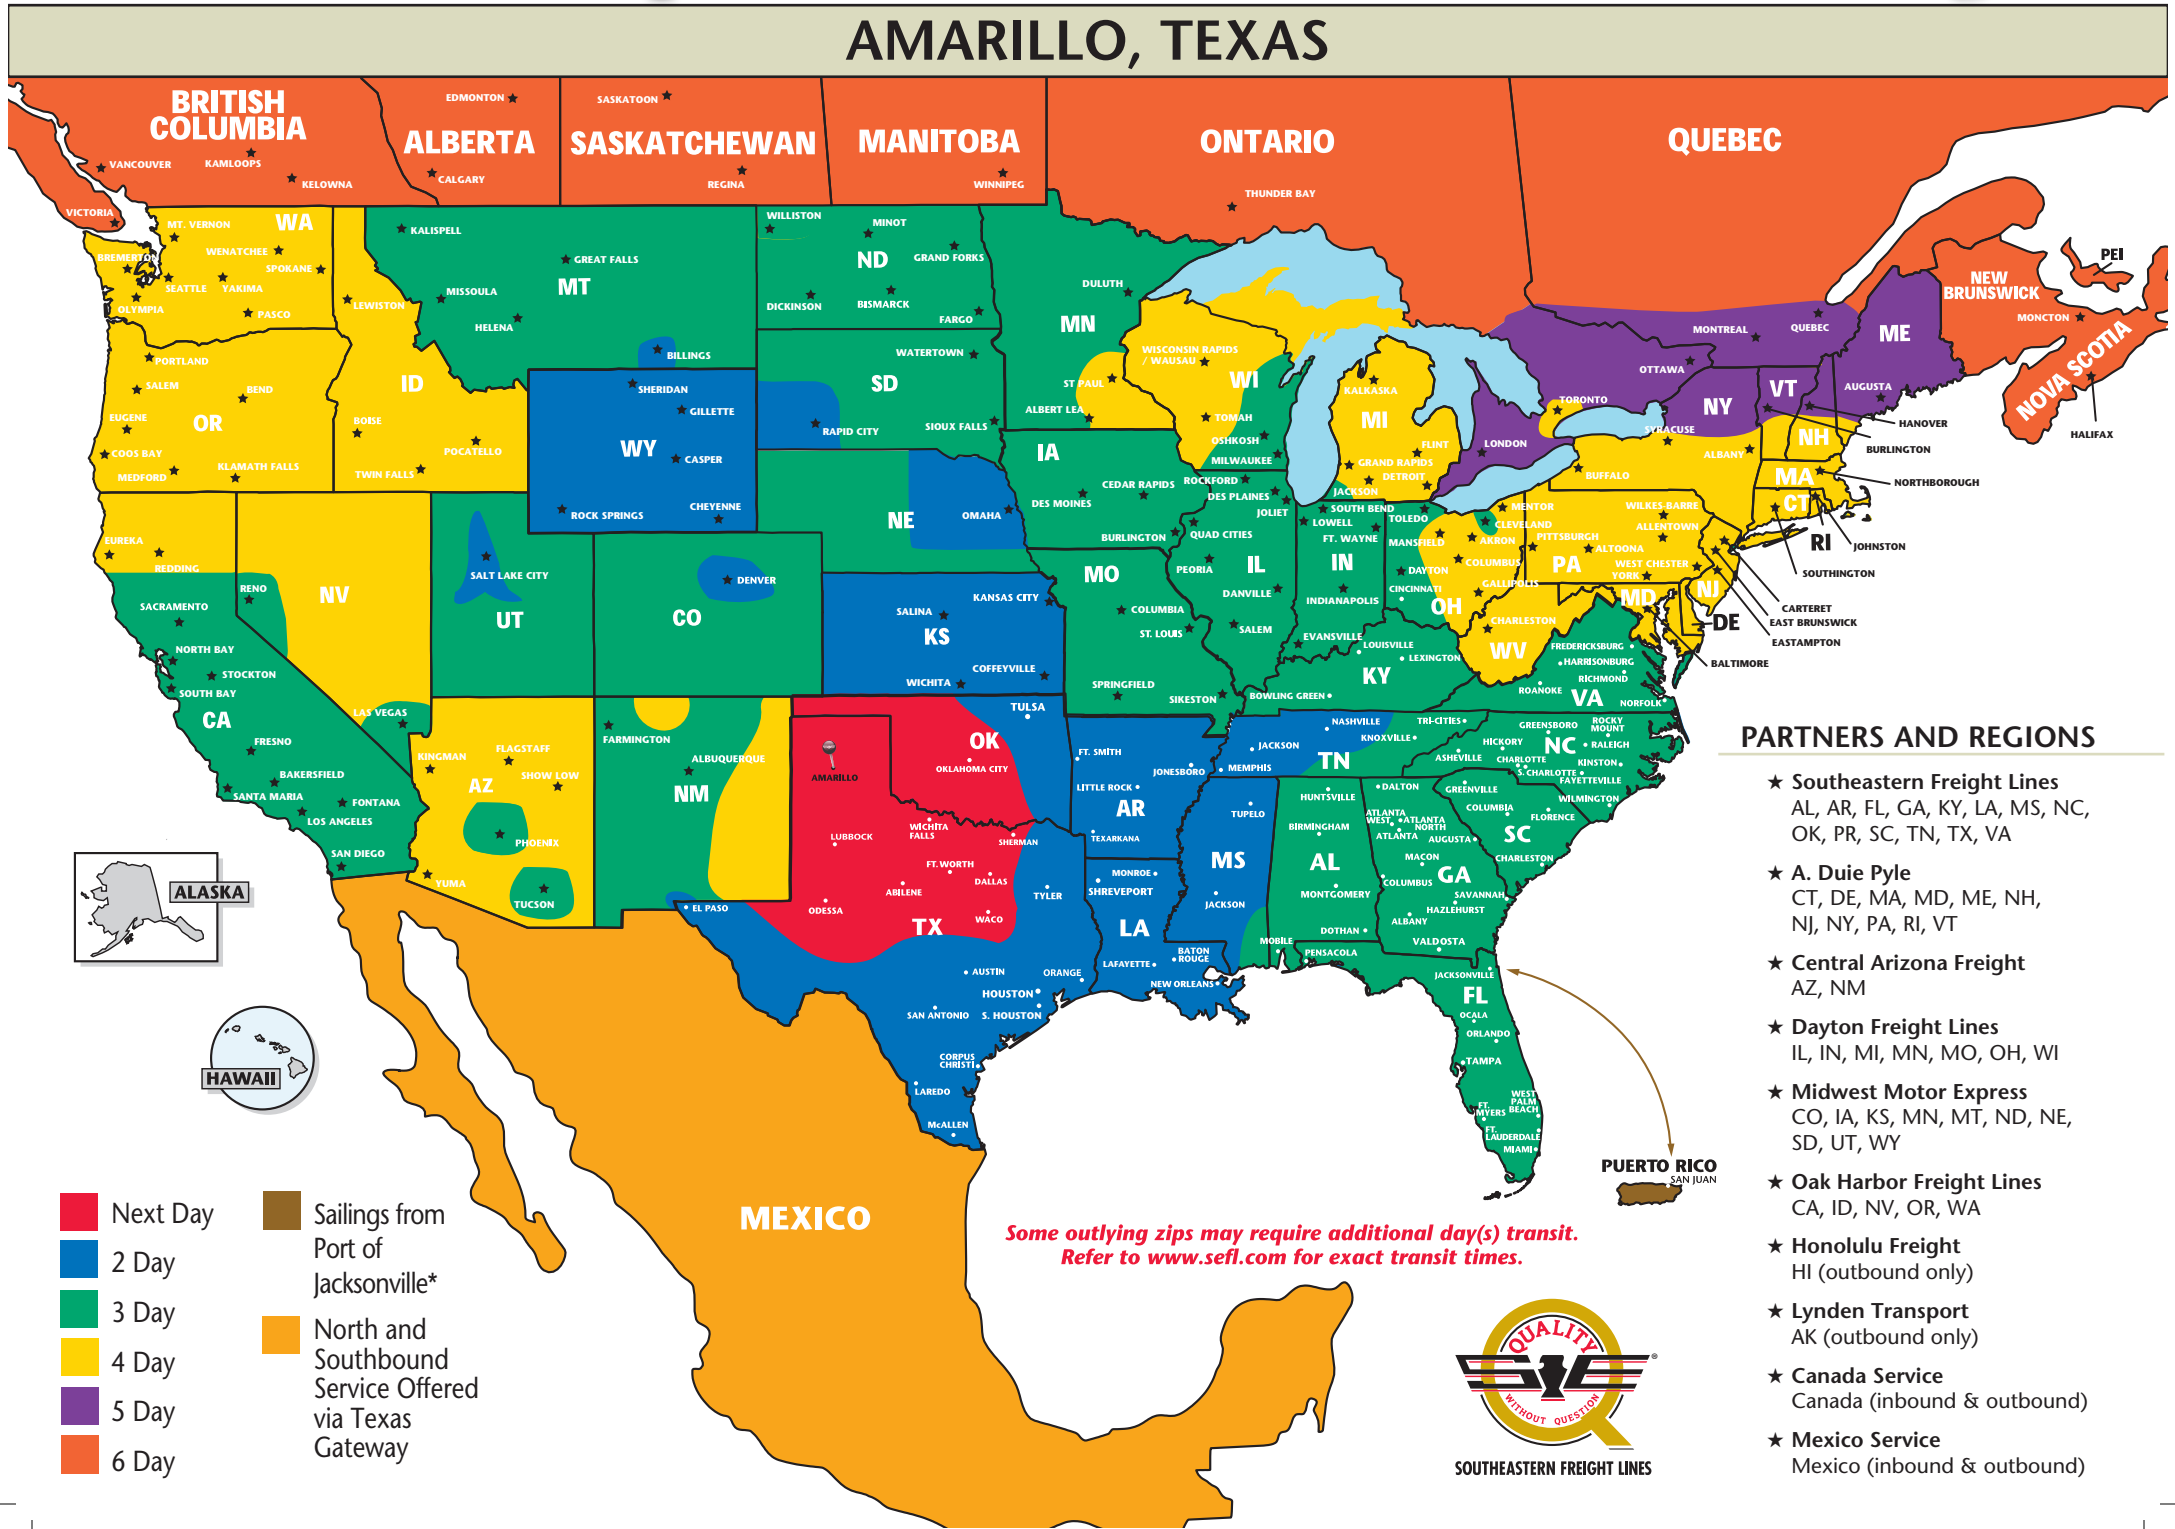

The Most Dependable North American Coverage

AMARILLO, TEXAS

PARTNERS AND REGIONS

- ★ Southeastern Freight Lines
AL, AR, FL, GA, KY, LA, MS, NC, OK, PR, SC, TN, TX, VA
- ★ A. Duie Pyle
CT, DE, MA, MD, ME, NH, NJ, NY, PA, RI, VT
- ★ Central Arizona Freight
AZ, NM
- ★ Dayton Freight Lines
IL, IN, MI, MN, MO, OH, WI
- ★ Midwest Motor Express
CO, IA, KS, MN, MT, ND, NE, SD, UT, WY
- ★ Oak Harbor Freight Lines
CA, ID, NV, OR, WA
- ★ Honolulu Freight
HI (outbound only)
- ★ Lynden Transport
AK (outbound only)
- ★ Canada Service
Canada (inbound & outbound)
- ★ Mexico Service
Mexico (inbound & outbound)

SOUTHEASTERN FREIGHT LINES TRANSIT TIMES

AMARILLO, TEXAS

■ Next Day
■ 2 Day

■ 3 Day
■ Sailings from Port of Jacksonville*

*Sailing Schedule:
Visit www.sefl.com for current Puerto Rico Sailing Schedule

SOUTHEASTERN FREIGHT LINES