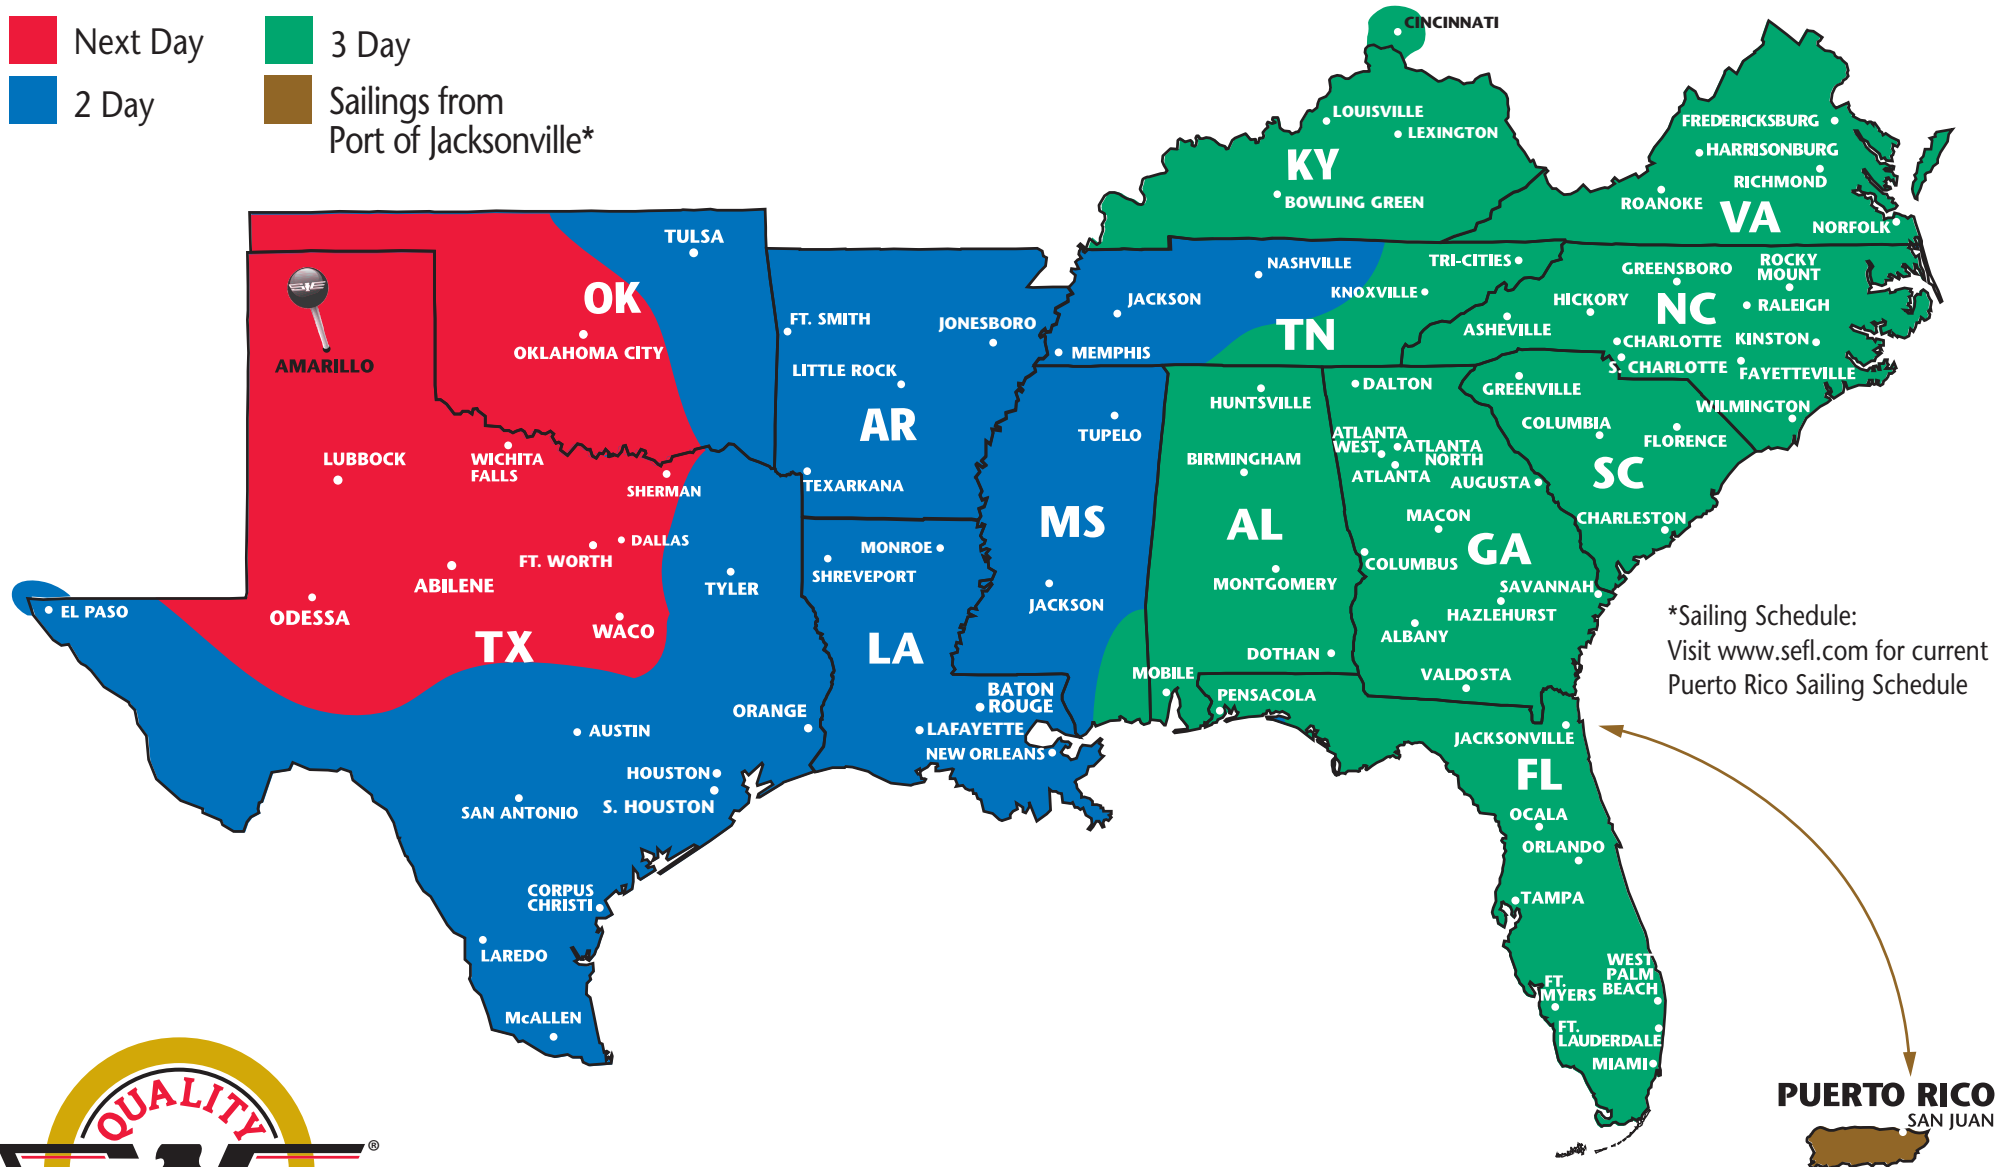

The Most Dependable North American Coverage

AMARILLO, TEXAS

PARTNERS AND REGIONS

- ★ Southeastern Freight Lines
AL, AR, FL, GA, KY, LA, MS, NC, OK, PR, SC, TN, TX, VA
- ★ A. Duie Pyle
CT, DE, MA, MD, ME, NH, NJ, NY, PA, RI, VT
- ★ Central Arizona Freight
AZ, NM
- ★ Dayton Freight Lines
IL, IN, MI, MN, MO, OH, WI
- ★ Midwest Motor Express
CO, IA, KS, MN, MT, ND, NE, SD, UT, WY
- ★ Oak Harbor Freight Lines
CA, ID, NV, OR, WA
- ★ Honolulu Freight
HI (outbound only)
- ★ Lynden Transport
AK (outbound only)
- ★ Canada Service
Canada (inbound & outbound)
- ★ Mexico Service
Mexico (inbound & outbound)

SOUTHEASTERN FREIGHT LINES TRANSIT TIMES

AMARILLO, TEXAS

■ Next Day
■ 2 Day

■ 3 Day
■ Sailings from Port of Jacksonville*

*Sailing Schedule:
Visit www.sefl.com for current Puerto Rico Sailing Schedule

SOUTHEASTERN FREIGHT LINES