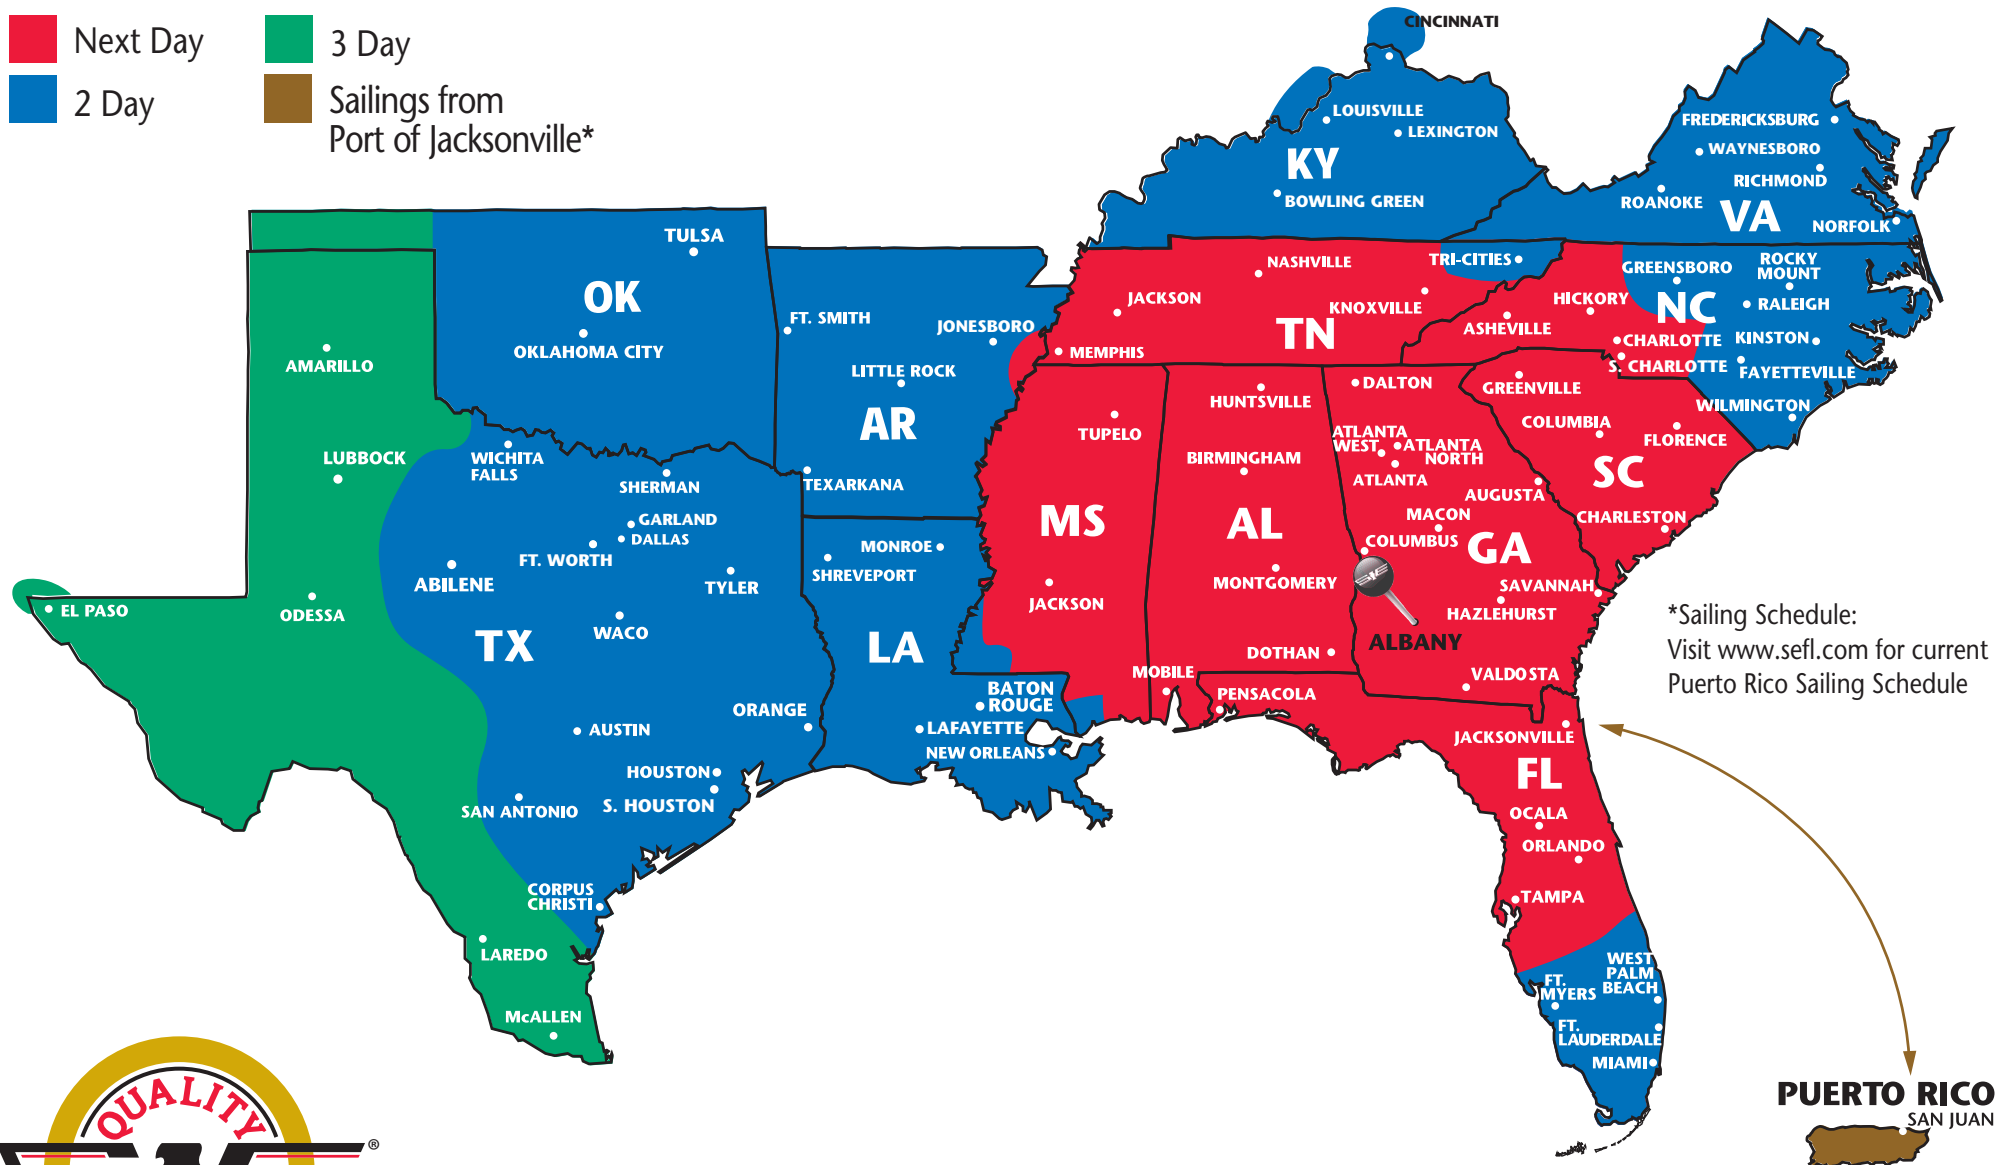

# SOUTHEASTERN FREIGHT LINES TRANSIT TIMES

## ALBANY, GEORGIA

Next Day  
2 Day

3 Day  
Sailings from Port of Jacksonville\*

\*Sailing Schedule:  
Visit [www.sefl.com](http://www.sefl.com) for current  
Puerto Rico Sailing Schedule

SOUTHEASTERN FREIGHT LINES