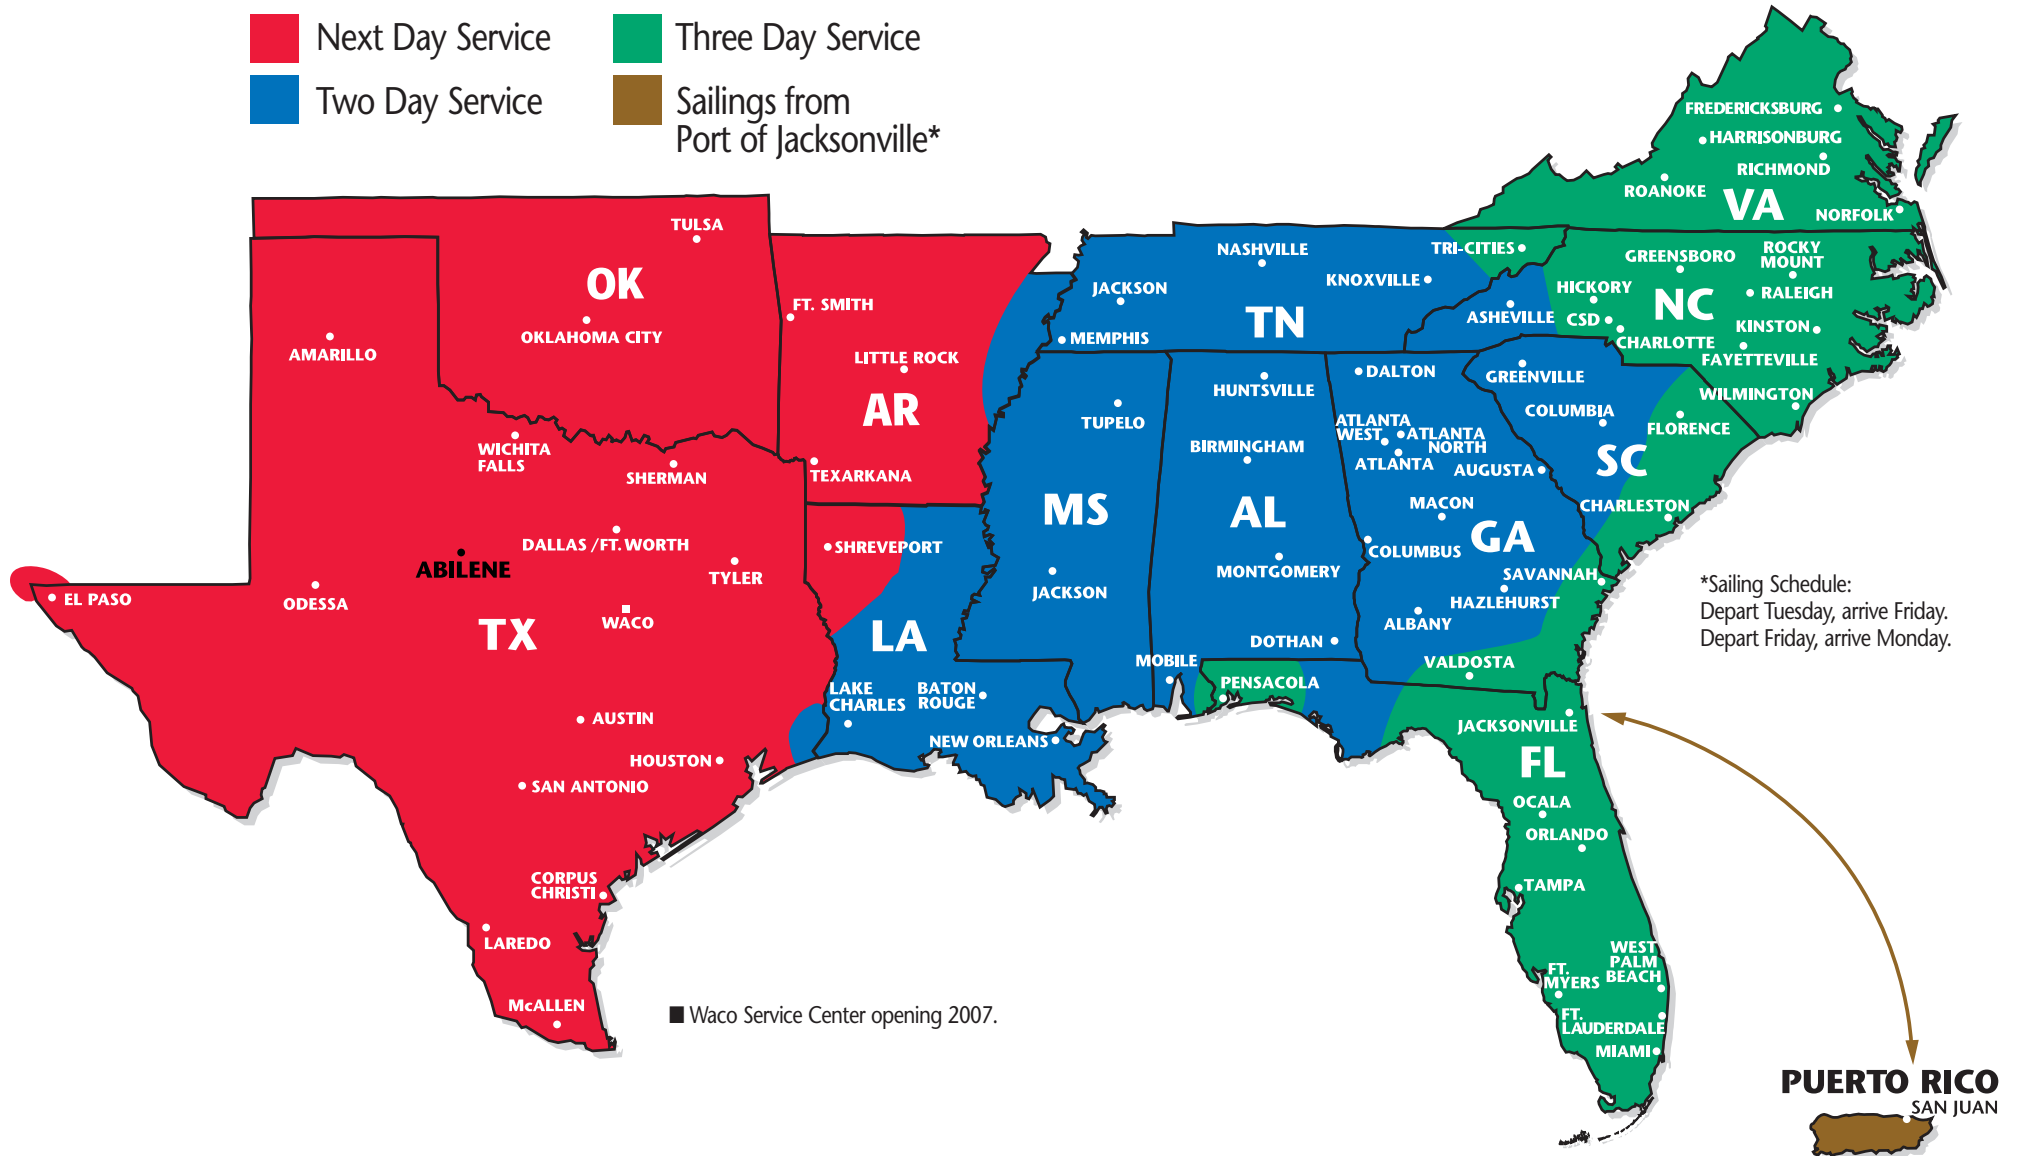

# SOUTHEASTERN FREIGHT LINES TRANSIT TIMES

## ABILENE, TEXAS

- Next Day Service
- Two Day Service
- Three Day Service
- Sailings from Port of Jacksonville\*

**SOUTHEASTERN FREIGHT LINES**

4149 Stamford Street ■ Abilene, TX 79601 ■ 325-672-5662 ■ 866-401-7335 ■ 325-672-5242 FAX

## ABILENE, TEXAS

- Next Day Service
- Two Day Service
- Three Day Service
- Four Day Service
- Five Day Service
- Six Day Service
- Sailings from Port of Jacksonville\*

### PARTNERS AND REGIONS

- ★ Southeastern Freight Lines  
Southeast
- ★ A. Duie Pyle  
CT, DE, MA, MD, ME, NH, NJ, NY, PA, RI, VT
- ★ Quik X Transportation  
Canada
- ★ Dayton Freight Lines  
IL, IN, KY, MI, MN, MO, OH, WI
- ★ Oak Harbor Freight Lines  
CA, ID, NV, OR, WA
- ★ Midwest Motor Express  
CO, IA, KS, MN, MT, ND, NE, SD, UT, WY
- ★ Honolulu Freight  
HI (outbound only);
- ★ Lynden Transport  
AK (outbound only)