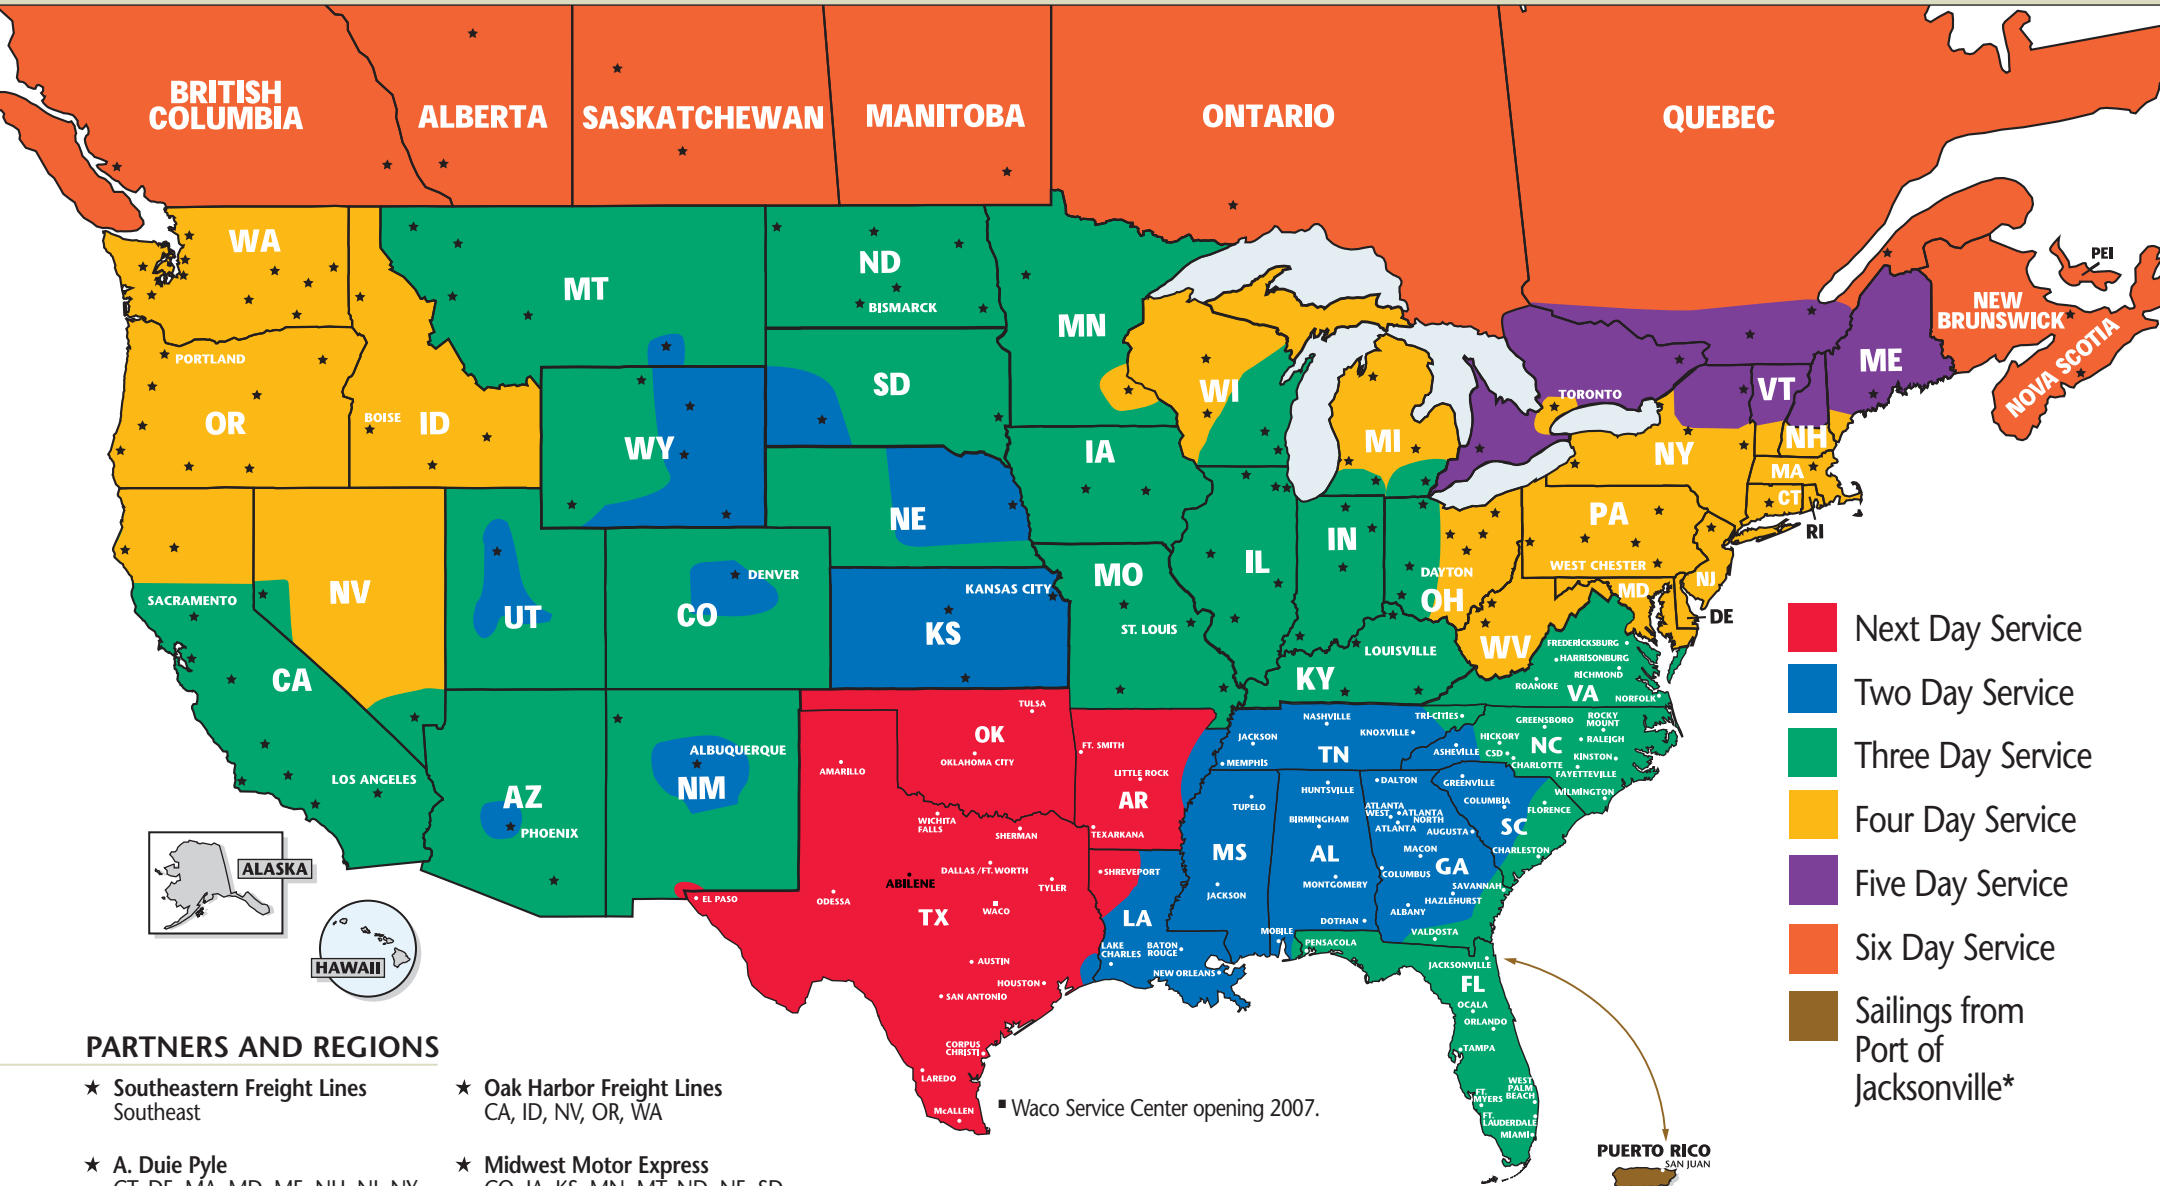

# SOUTHEASTERN FREIGHT LINES TRANSIT TIMES

## ABILENE, TEXAS

- Next Day Service
- Two Day Service
- Three Day Service
- Sailings from Port of Jacksonville\*

**SOUTHEASTERN FREIGHT LINES**

4149 Stamford Street ■ Abilene, TX 79601 ■ 325-672-5662 ■ 866-401-7335 ■ 325-672-5242 FAX

## ABILENE, TEXAS

- Next Day Service
- Two Day Service
- Three Day Service
- Four Day Service
- Five Day Service
- Six Day Service
- Sailings from Port of Jacksonville\*

### PARTNERS AND REGIONS

- ★ Southeastern Freight Lines  
Southeast
- ★ A. Duie Pyle  
CT, DE, MA, MD, ME, NH, NJ, NY, PA, RI, VT
- ★ Quik X Transportation  
Canada
- ★ Dayton Freight Lines  
IL, IN, KY, MI, MN, MO, OH, WI
- ★ Oak Harbor Freight Lines  
CA, ID, NV, OR, WA
- ★ Midwest Motor Express  
CO, IA, KS, MN, MT, ND, NE, SD, UT, WY
- ★ Honolulu Freight  
HI (outbound only);
- ★ Lynden Transport  
AK (outbound only)